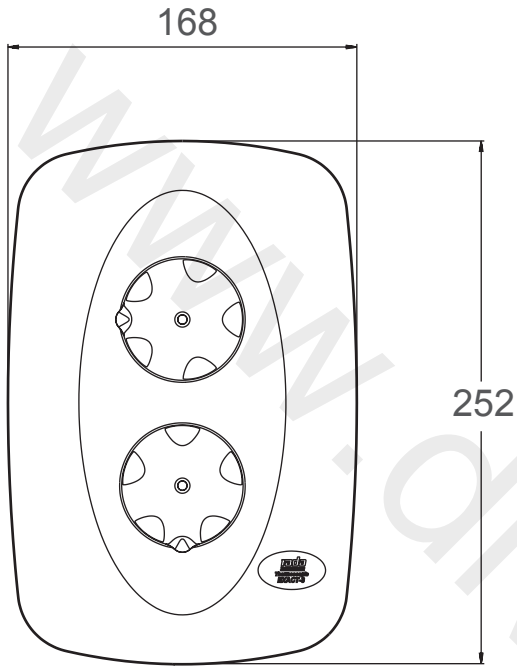

Dimensions (mm)

Rada bsr-s 300 fittings