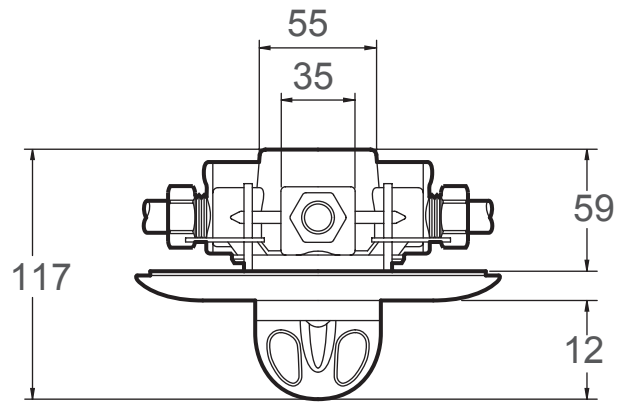

Dimensions (mm)

Rada bsr-s 300 fittings