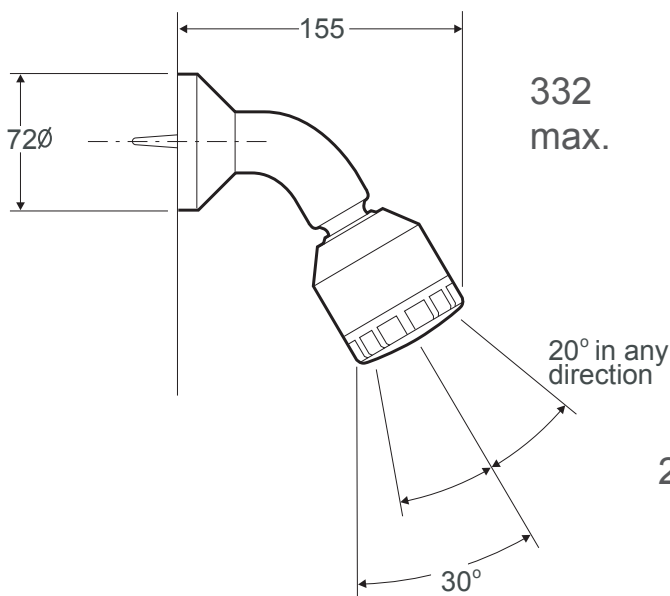

Dimensions (mm)

Rada bsr-s 300 fittings