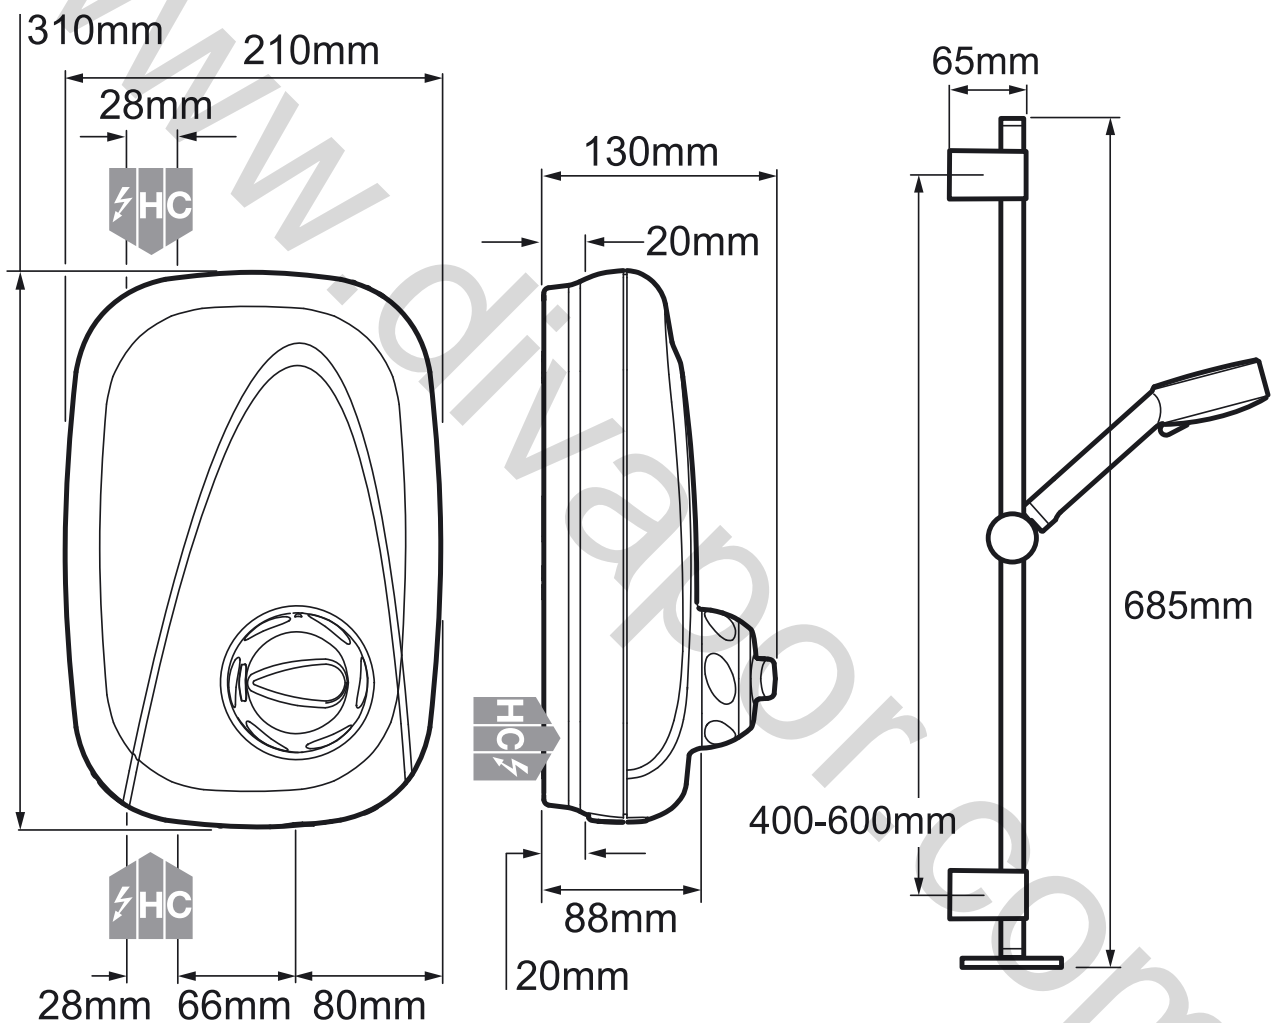

# Mira Go Power Manual

Power shower, white/chrome finish.

1.1532.328

To download other resources, and for more information and advice on our products just visit: [www.mirashowers.co.uk](http://www.mirashowers.co.uk)