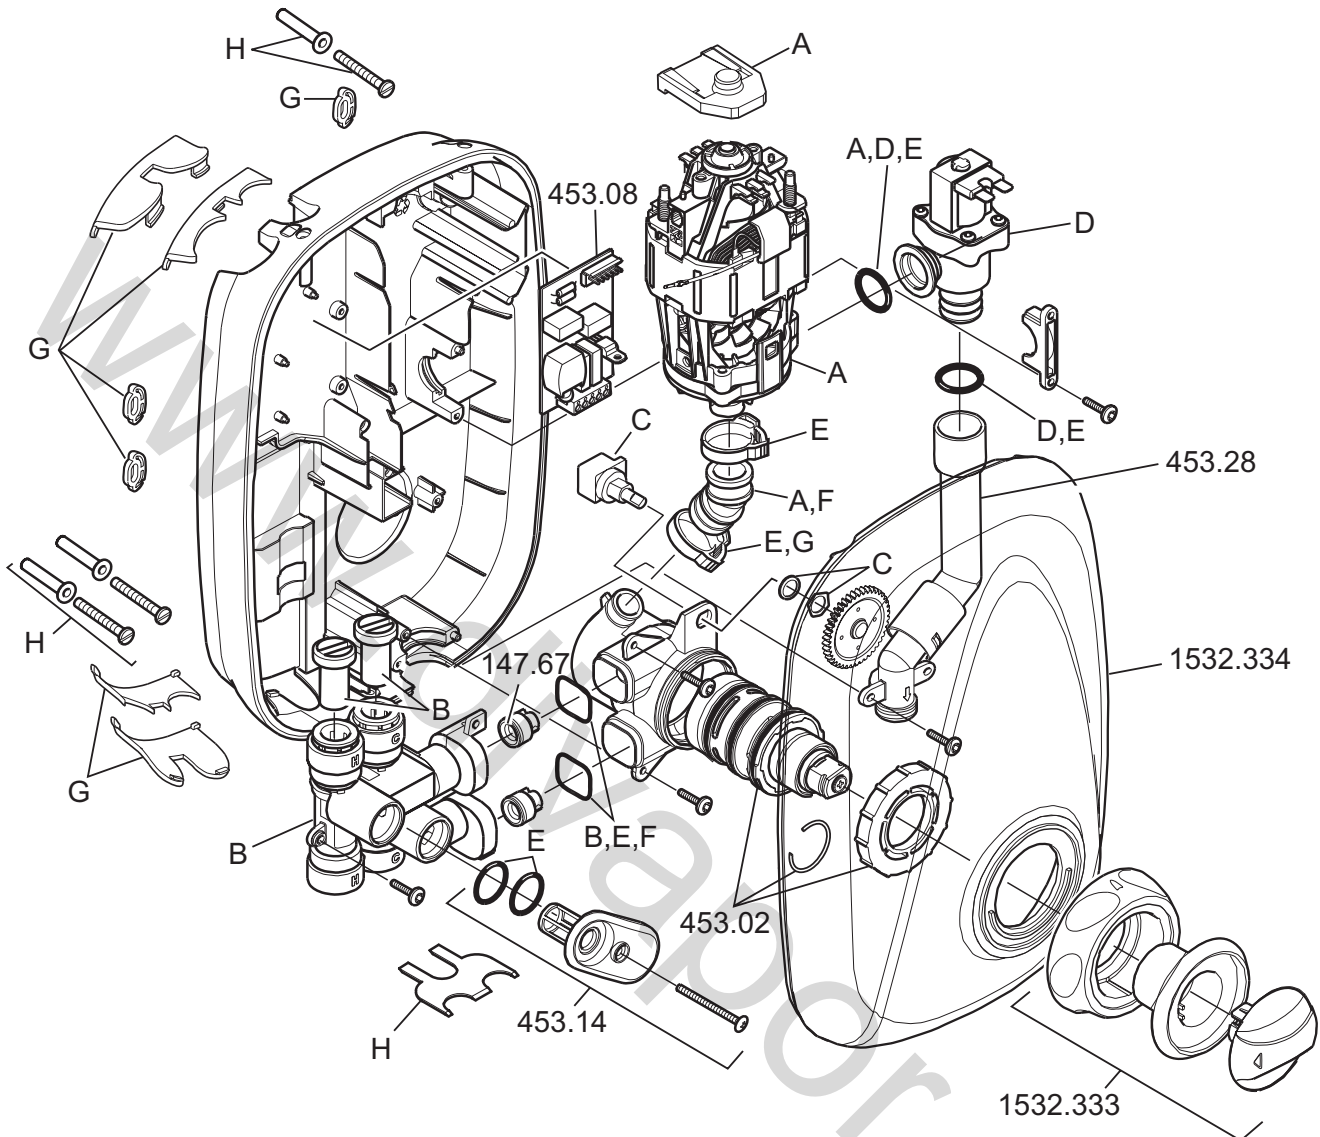

Mira Go Manual

(2008 - Current B85O)

1.1532.328

- 147.67 Check Valve Pack
- 453.02 Cartridge - Manual
- 453.03 Motor Pump Assembly - components identified 'A'
- 453.07 Inlet Manifold Assembly - components identified 'B'
- 453.08 PCB Assembly - Power
- 453.12 Harness Assembly - Concentric - components identified 'C'
- 453.13 Solenoid Valve Assembly - components identified 'D'
- 453.14 Filter/Cap Assembly
- 453.15 Seal Pack - components identified 'E'
- 453.22 Stud Wall Fixing Kit (Push-fit Release Tool, 3 x Fixing Screws, 3 x Rubber Wall Plugs) - components identified 'H'
- 453.23 Mixer Valve Body - components identified 'F'
- 453.24 Inserts/Rubber Feet Pack - Power - components identified 'G'
- 453.28 Outlet Elbow Assembly
- 1532.333 Control Knob Assembly
- 1532.334 Cover