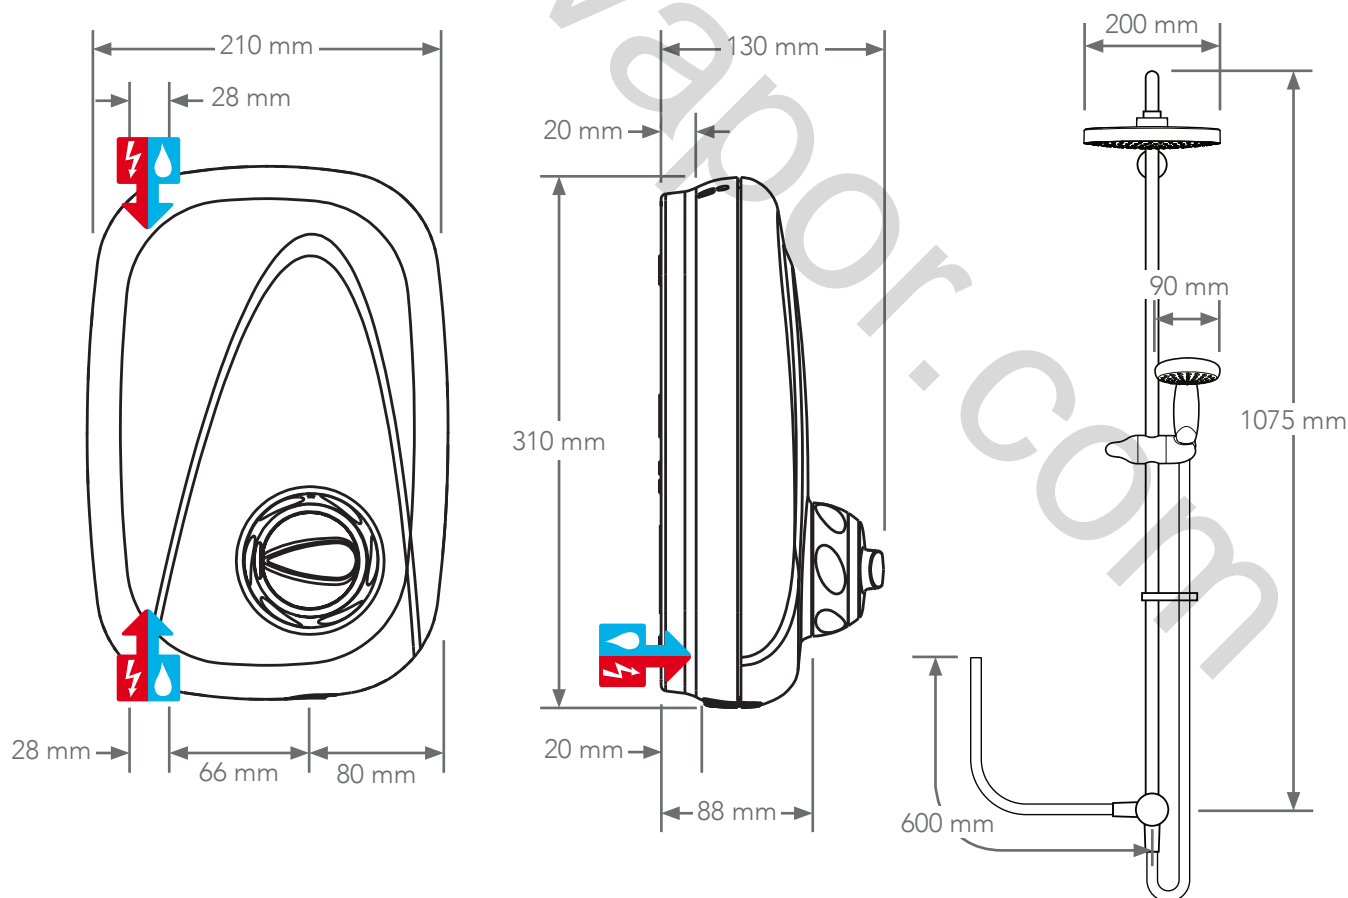

Inlet connections: 15mm dual entry push fit.  
Hot and Cold, 28mm pipe centres

Outlet connections: ½" BSP Male

Cistern: Minimum 230 litres

## Dimensions

To download other resources, and for more information and advice on our products just visit: [www.mirashowers.co.uk](http://www.mirashowers.co.uk)