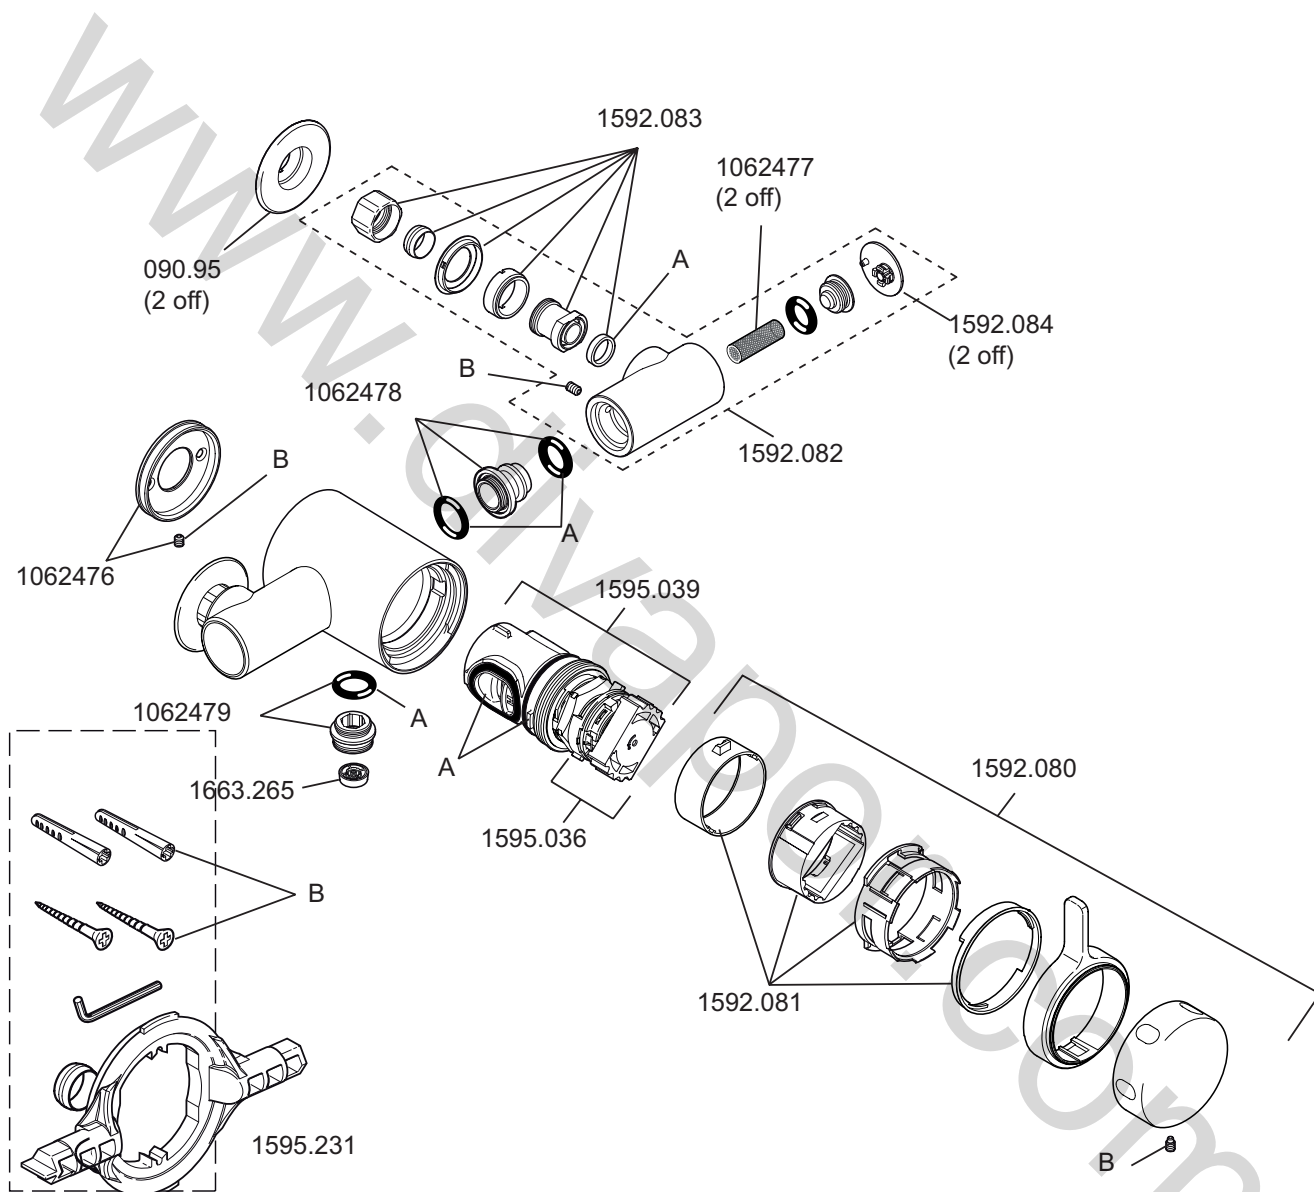

Mira Select EV

(2007 - Current B92F)

1.1592.005

Mira Select EV

(2007 - Current B92F)

1.1592.005

090.95	Pipe concealing plate (x 2)
1062476	Backplate
1062477	Filter Pack (x 2)
1062478	Elbow Connector Pack
1062479	Outlet Connector Pack
1592.080	Handle Pack
1592.081	Handle Adaptor Pack
1592.082	Elbow Assembly
1592.083	Adjustable Inlet
1592.084	Filter Cap (x 2)
1592.085	Seal Pack (identified 'A')
1595.036	Temperature Hub Assembly
1595.039	Cartridge Assembly
1595.067	Screw Pack (identified 'B')
1595.231	'O' Key
1663.265	Flow Regulator Pack

Mira mixer showers are provided with a five year warranty and spare parts are available free of charge during that period with a valid proof of purchase. For showers outside of the warranty period, spare parts are available to purchase direct, alternatively we have Mira technicians who can repair your shower for you. For further information visit www.mirashowers.co.uk or to check availability of spare parts for this shower or enquire about our repair service please contact our customer service on **0844 571 5000**.