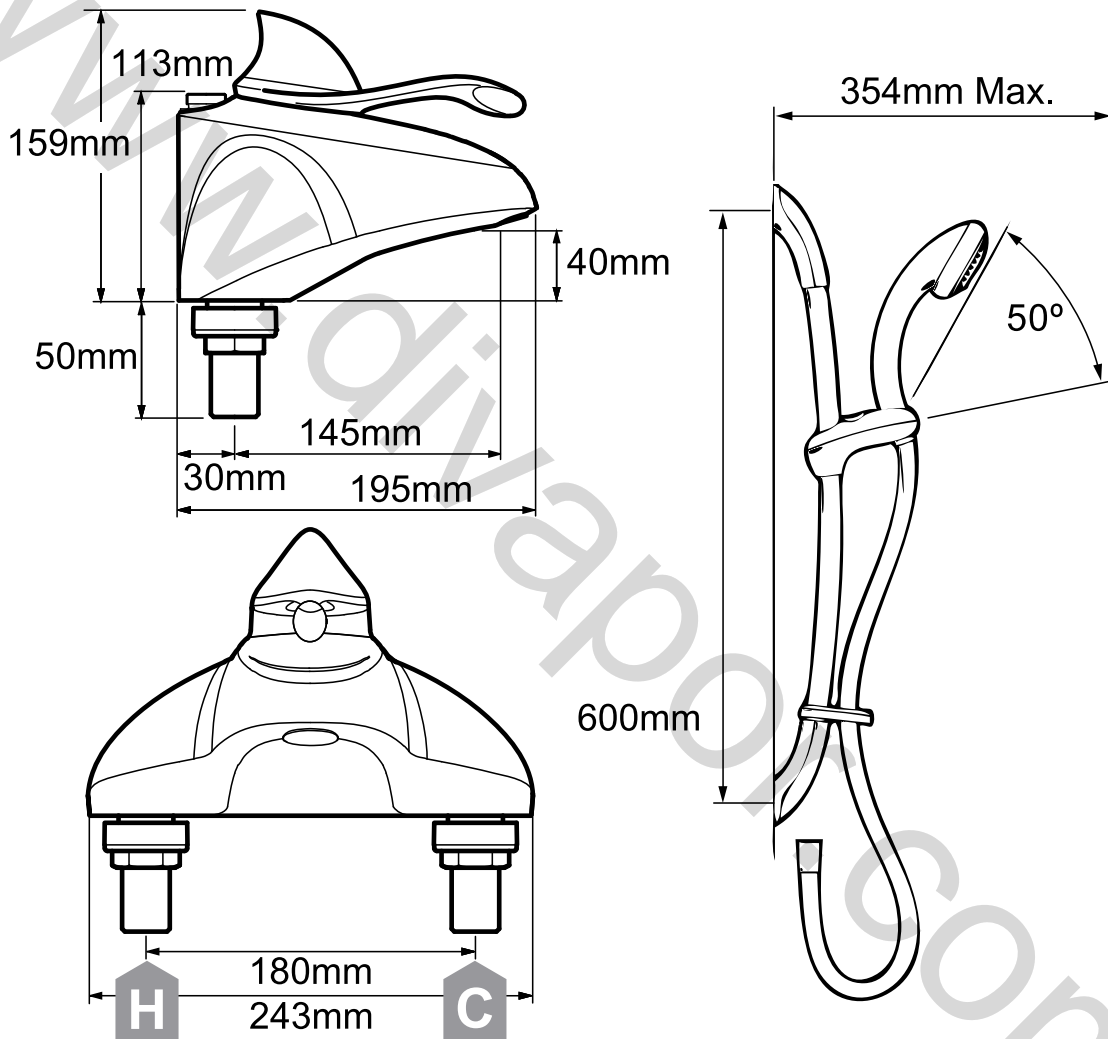

Mira Excel bath shower mixer with adjustable showerhead

White/chrome finish.

1.1598.001

To download other resources, and for more information and advice on our products just visit: www.mirashowers.co.uk

mira
SHOWERS