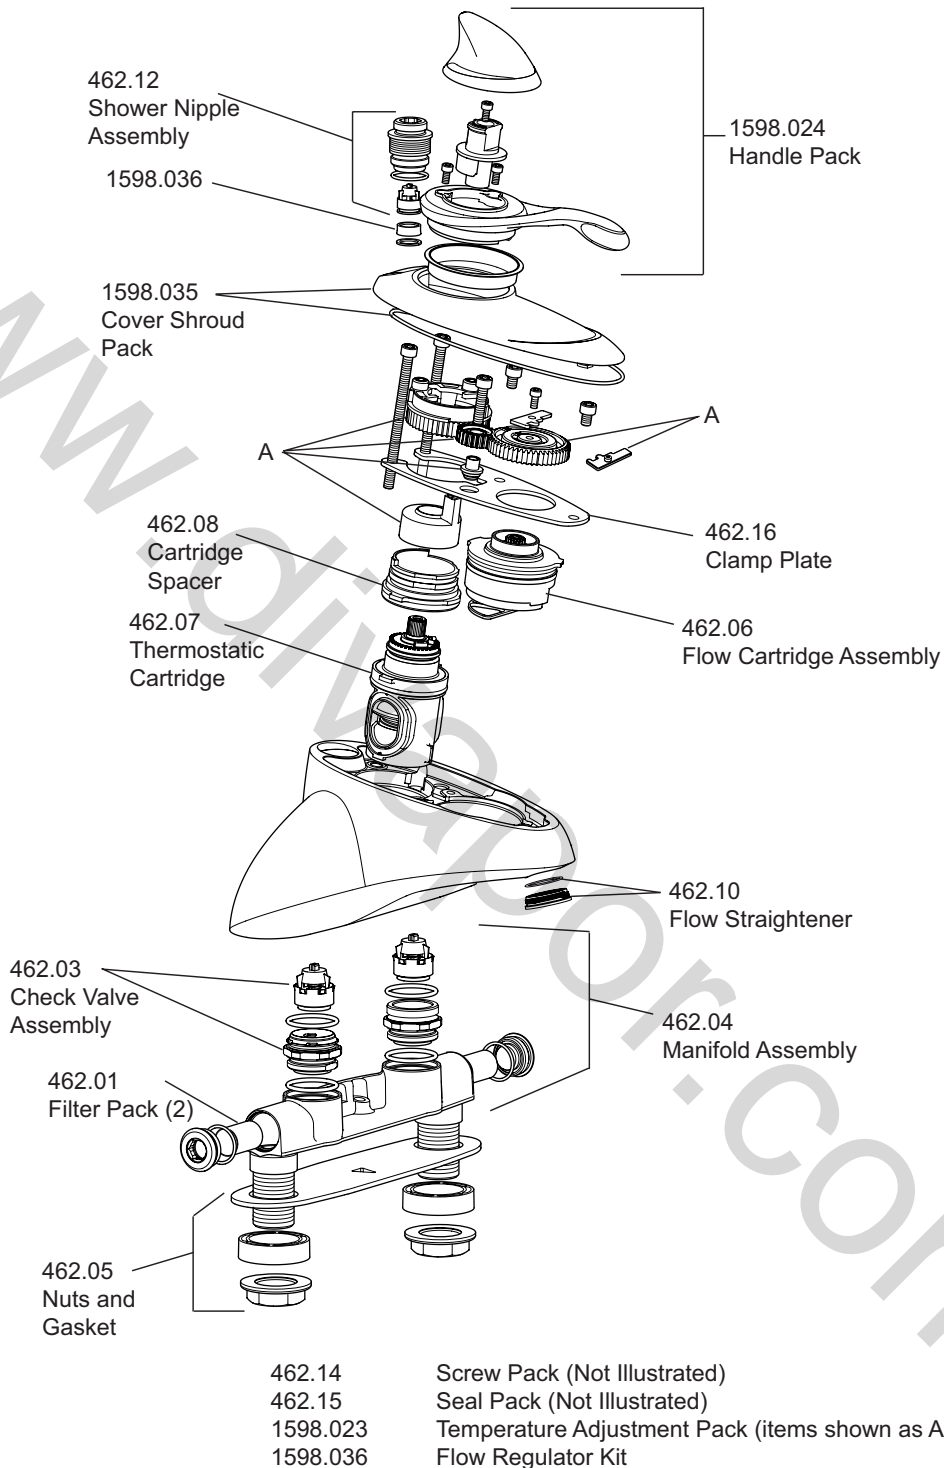

Mira Excel Bath Shower Mixer

(2006 - Current Z34B)

1.1598.001

Mira mixer showers are provided with a five year warranty and spare parts are available free of charge during that period with a valid proof of purchase. For showers outside of the warranty period, spare parts are available to purchase direct, alternatively we have Mira technicians who can repair your shower for you. For further information visit www.mirashowers.co.uk or to check availability of spare parts for this shower or enquire about our repair service please contact our customer service on **0844 571 5000**.