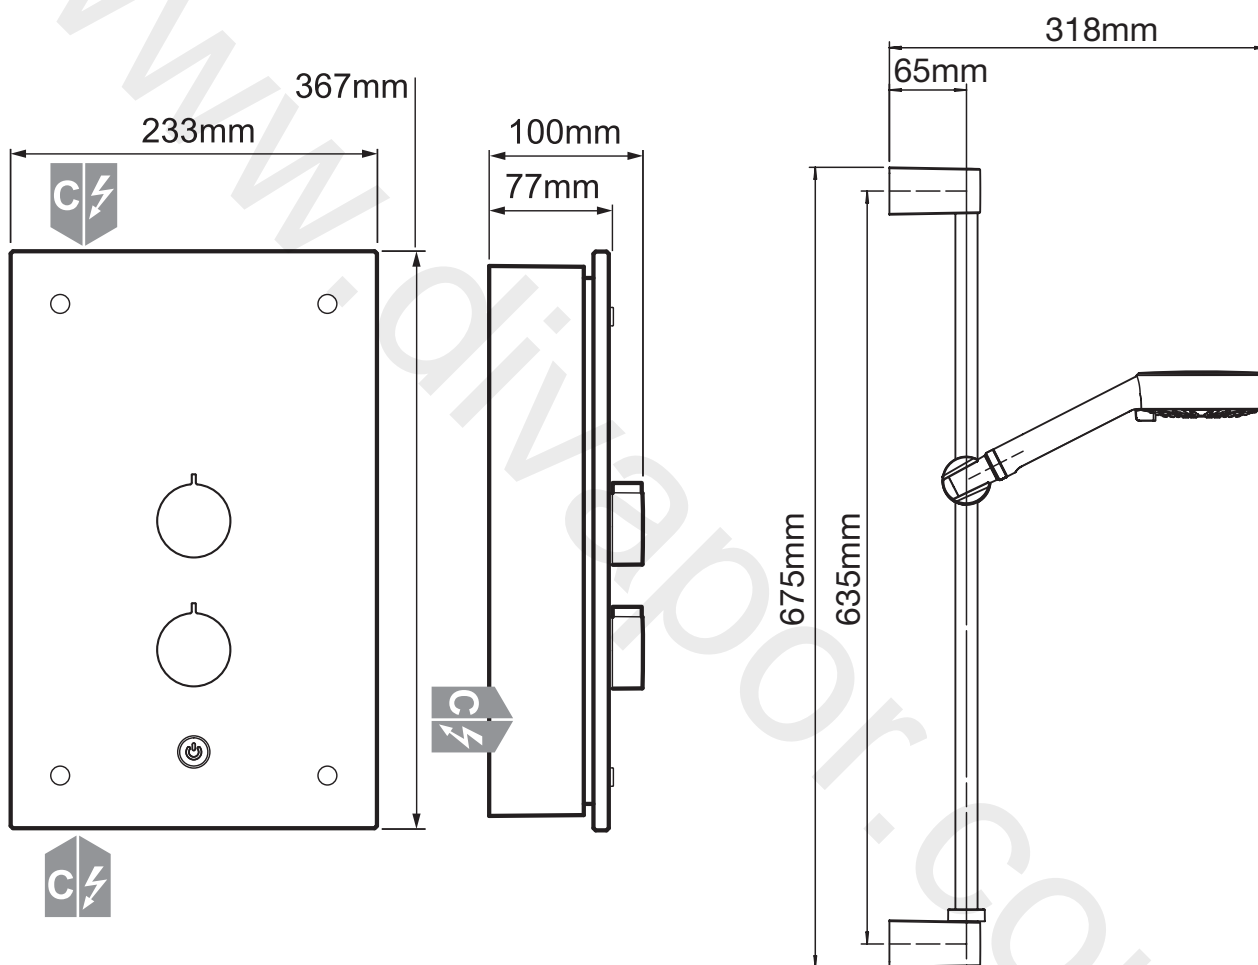

Mira Azora

Electric shower, glass/chrome finish.

9.8kW - Frosted Glass - 1.1634.011

To download other resources, and for more information and advice on our products just visit: www.mirashowers.co.uk