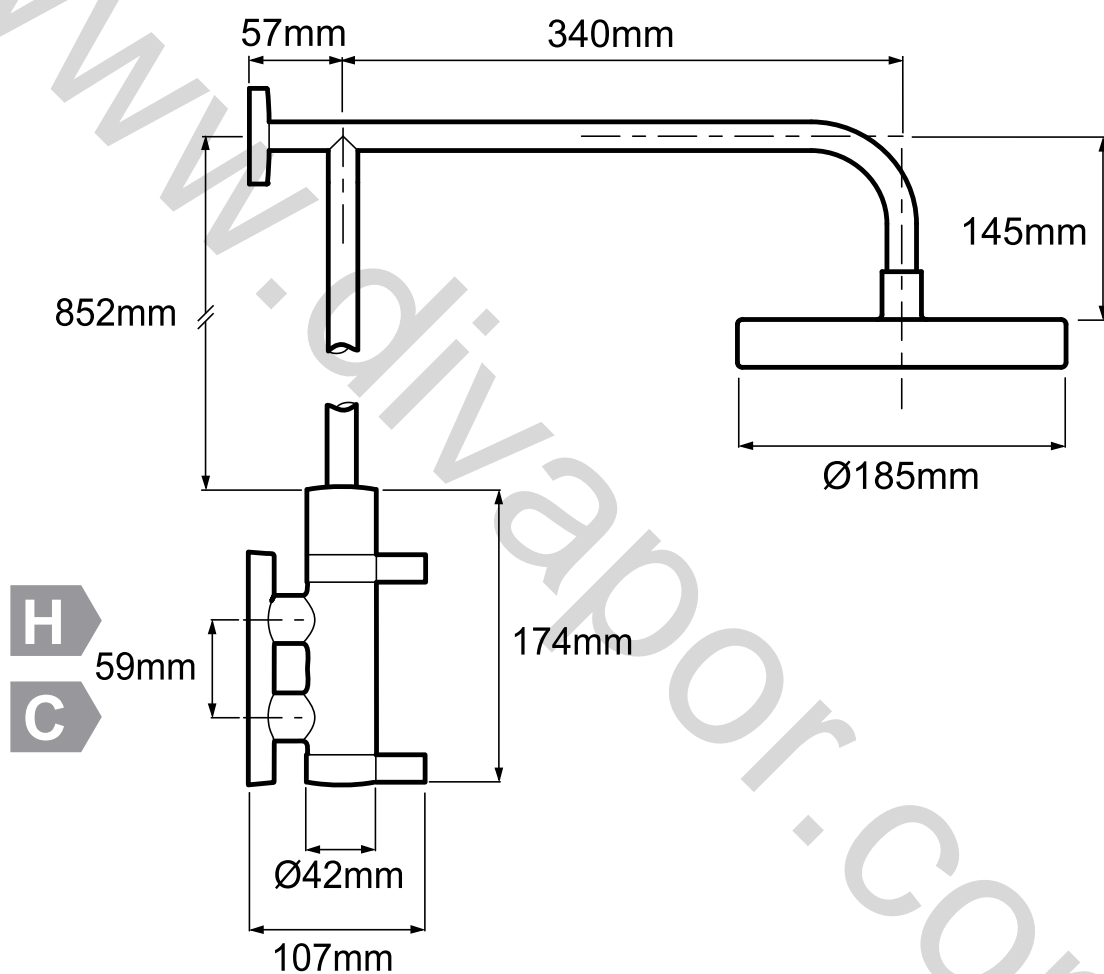

Mira Miniluxe ER

Exposed valve with fixed showerhead,
chrome finish.

1.1660.007

To download other resources, and for more
information and advice on our products just visit:
www.mirashowers.co.uk

mira
SHOWERS