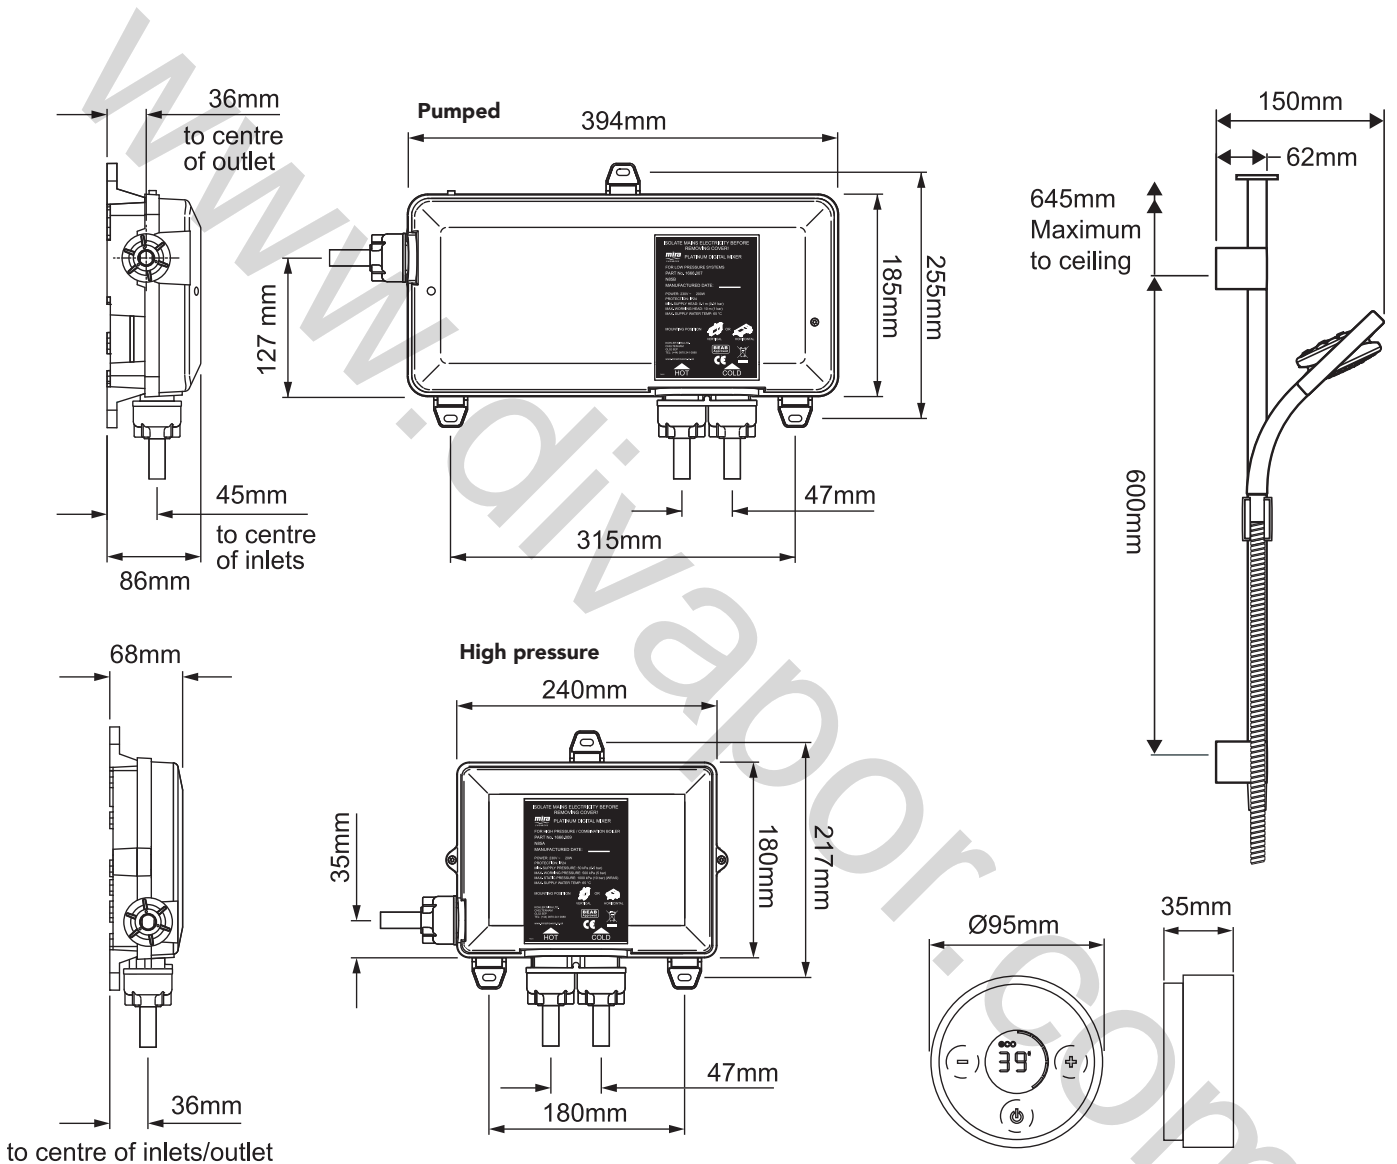

# Mira Platinum

Surface mounted model, ceiling fed digital shower, chrome finish.

**High pressure** - 1.1666.001

**Pumped** - 1.1666.002

To download other resources, and for more information and advice on our products just visit: [www.mirashowers.co.uk](http://www.mirashowers.co.uk)