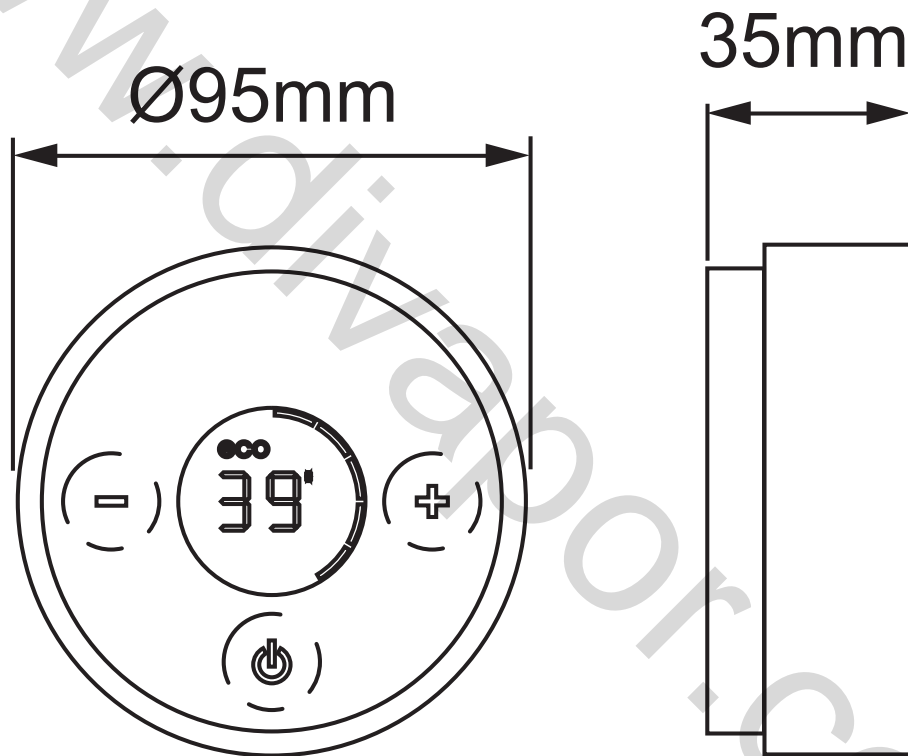

Mira Platinum Wireless Controller

1.1666.011

To download other resources, and for more information and advice on our products just visit:
www.mirashowers.co.uk

mira
SHOWERS