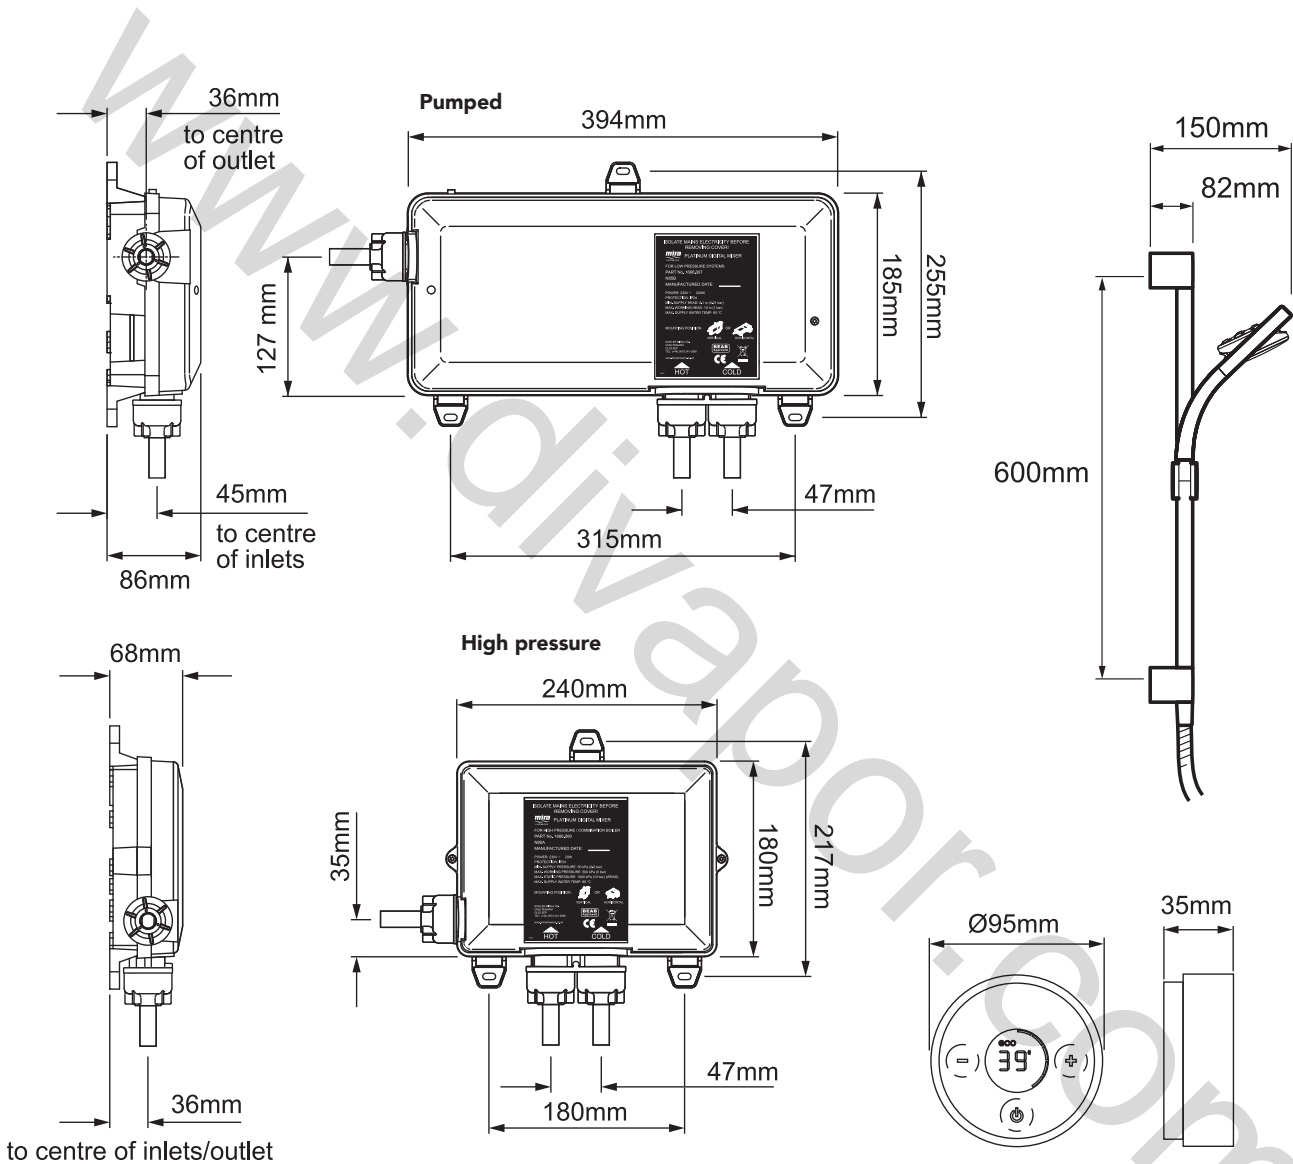

Mira Platinum

Surface mounted model, rear fed digital shower, chrome finish.

High pressure - 1.1666.200

Pumped - 1.1666.201

To download other resources, and for more information and advice on our products just visit:
www.mirashowers.co.uk