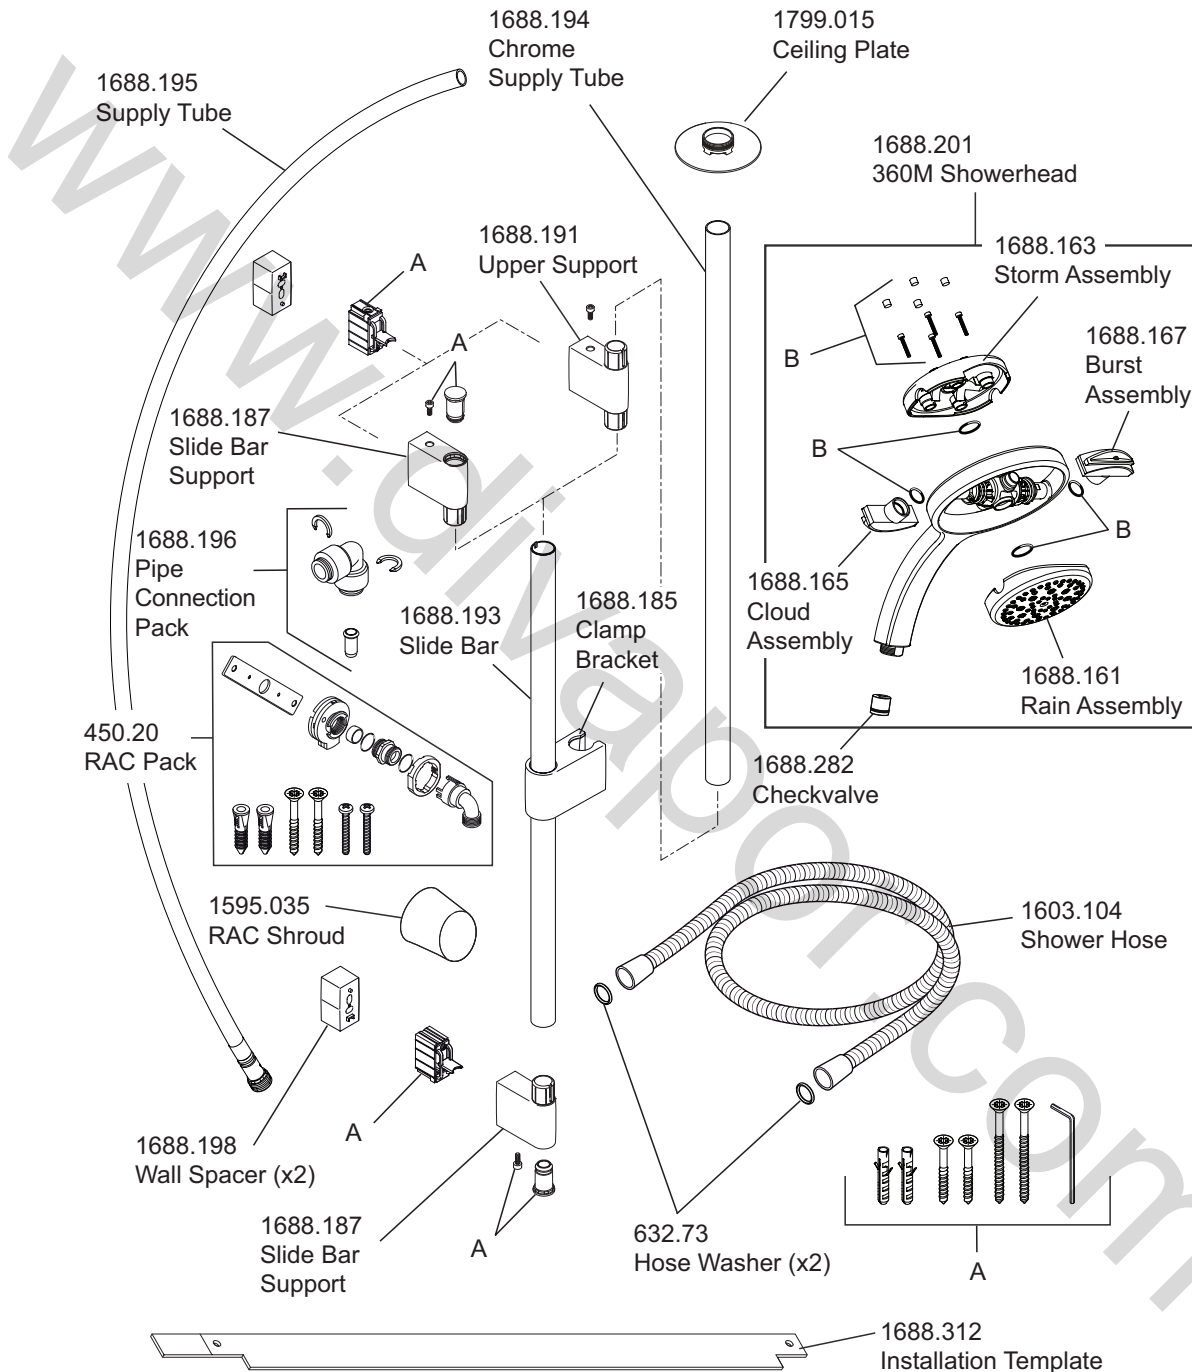

Mira Platinum Pumped

(2009 - current N85B)

Ceiling Fed - 1.1666.002

Rear Fed - 1.1666.201

Valve & Controller Only - 1.1666.004

Digital Mixing Valve

1666.212 Seal Pack - Components Identified 'A'
1666.213 Screw Pack - Components Identified 'B'
1666.197 Solenoid - Components Identified 'C'

Mira Platinum Pumped

(2009 - current N85B)

Ceiling Fed - 1.1666.002

Rear Fed - 1.1666.201

Valve & Controller Only - 1.1666.004

Shower Fittings - Showerhead

1688.184 Seal and Screw Pack - Components Identified 'B'.

1688.190 Classic Fittings Component Pack - Components identified 'A'.

Mira digital showers are provided with a five year warranty and spare parts are available free of charge during that period with a valid proof of purchase. For showers outside of the warranty period, spare parts are available to purchase direct, alternatively we have Mira technicians who can repair your shower for you. For further information visit www.mirashowers.co.uk or to check availability of spare parts for this shower or enquire about our repair service please contact our customer service on **0844 571 5000**.