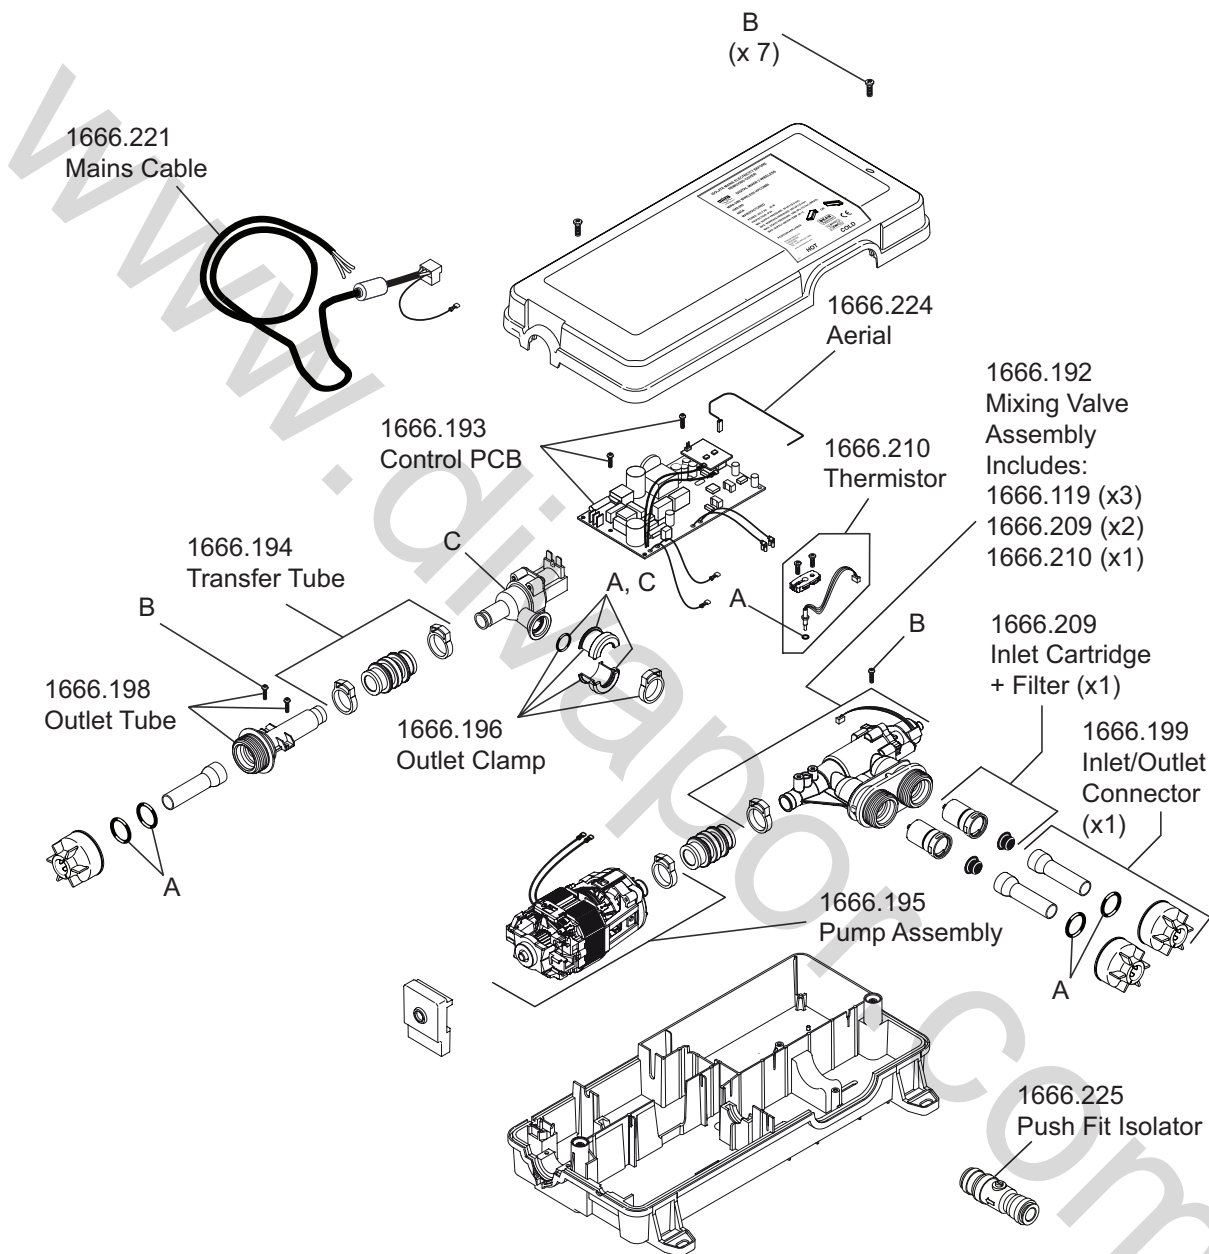

Mira Platinum Pumped

(2009 - current N85B)

Ceiling Fed - 1.1666.002

Rear Fed - 1.1666.201

Valve & Controller Only - 1.1666.004

Digital Mixing Valve

1666.212 Seal Pack - Components Identified 'A'
1666.213 Screw Pack - Components Identified 'B'
1666.197 Solenoid - Components Identified 'C'

Mira Platinum Pumped

(2009 - current N85B)

Ceiling Fed - 1.1666.002

Rear Fed - 1.1666.201

Valve & Controller Only - 1.1666.004

Shower Fittings - Showerhead

1688.184 Seal and Screw Pack - Components Identified 'B'.