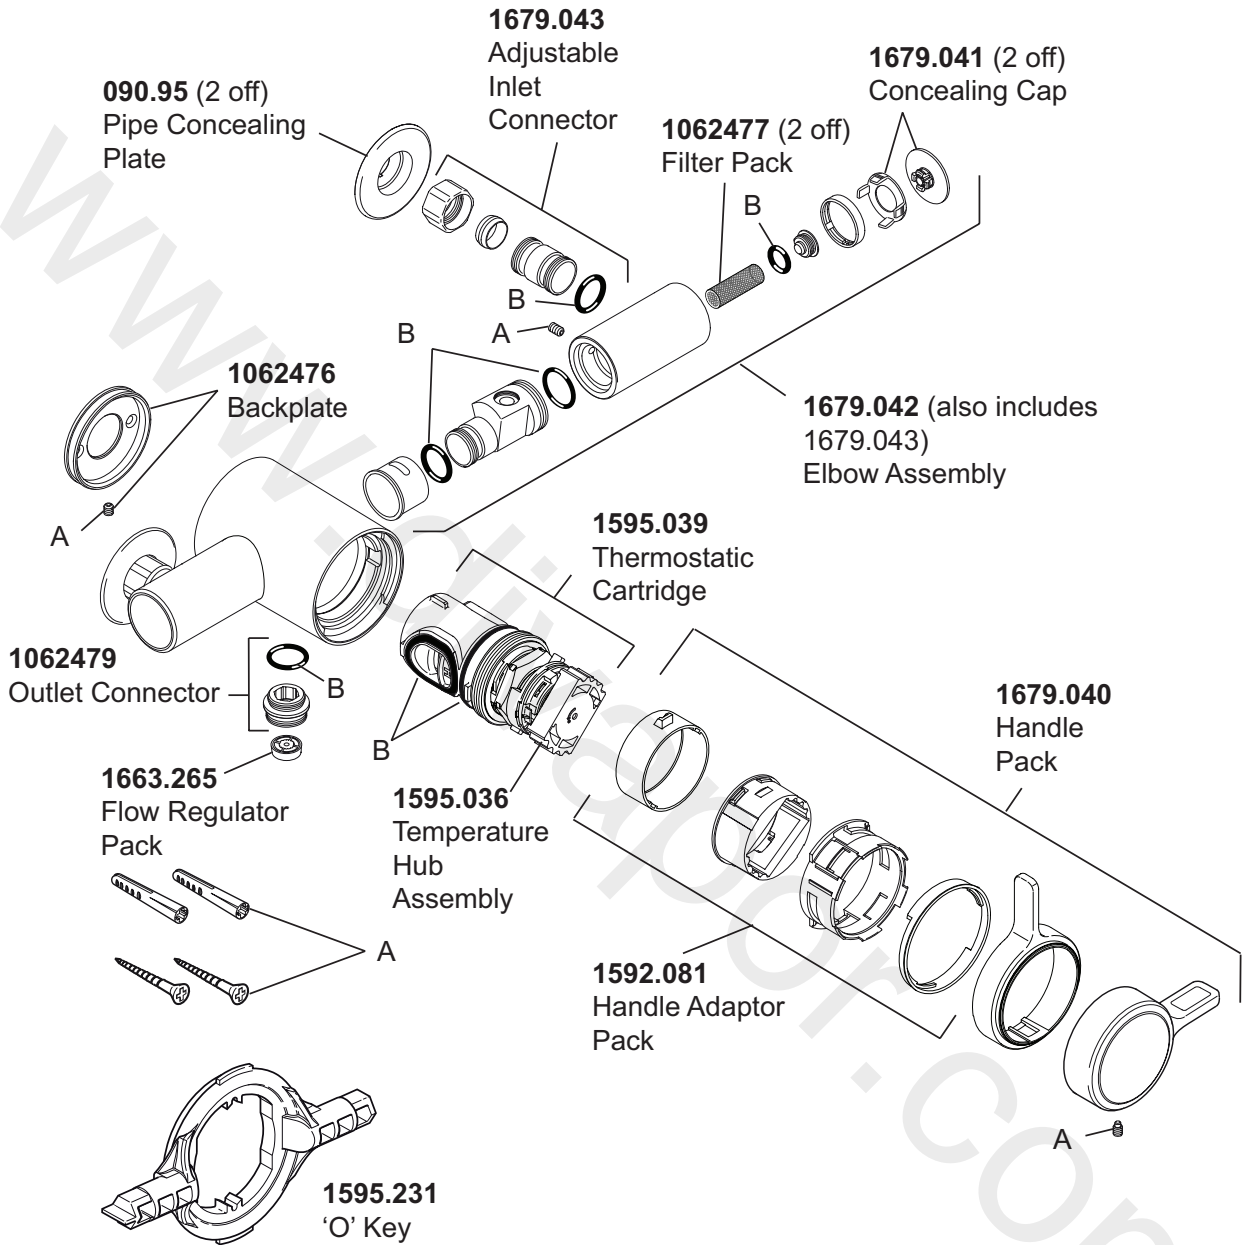

Mira Select Flex EV

(2008 - Current B92J)

1.1679.001

- 1595.067 Screw Pack (identified 'A')
- 1679.044 Seal Pack (identified 'B')

Note! All spare parts supplied individually unless stated otherwise.

Mira mixer showers are provided with a five year warranty and spare parts are available free of charge during that period with a valid proof of purchase. For showers outside of the warranty period, spare parts are available to purchase direct, alternatively we have Mira technicians who can repair your shower for you. For further information visit www.mirashowers.co.uk or to check availability of spare parts for this shower or enquire about our repair service please contact our customer service on **0844 571 5000**.