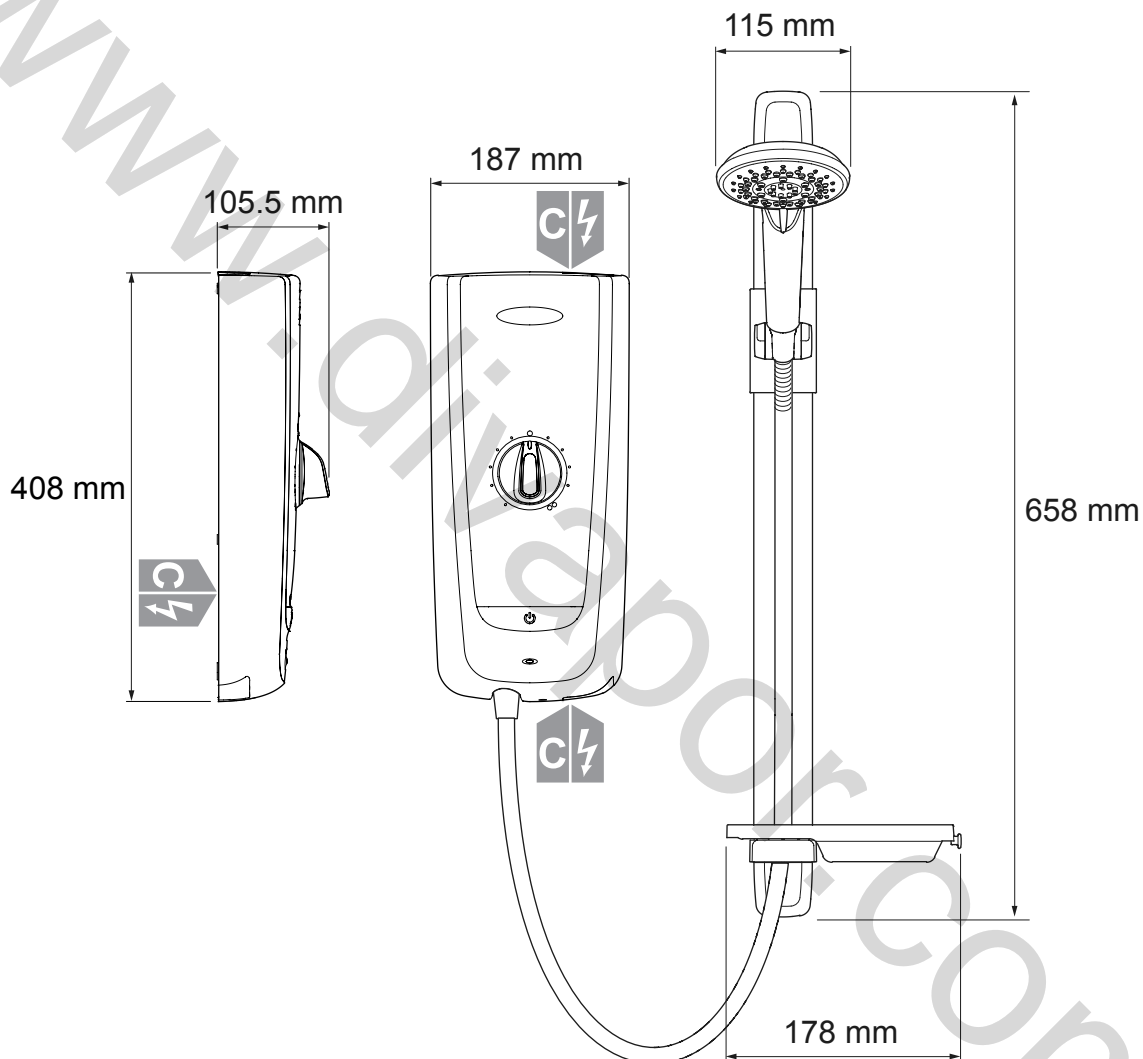

# Mira Advance 8.7kW & 9.8kW

Electric Shower

1.1785.001 – 8.7kW

1.1785.002 – 9.8kW

To download other resources, and for more information and advice on our products just visit:  
[www.mirashowers.co.uk](http://www.mirashowers.co.uk)