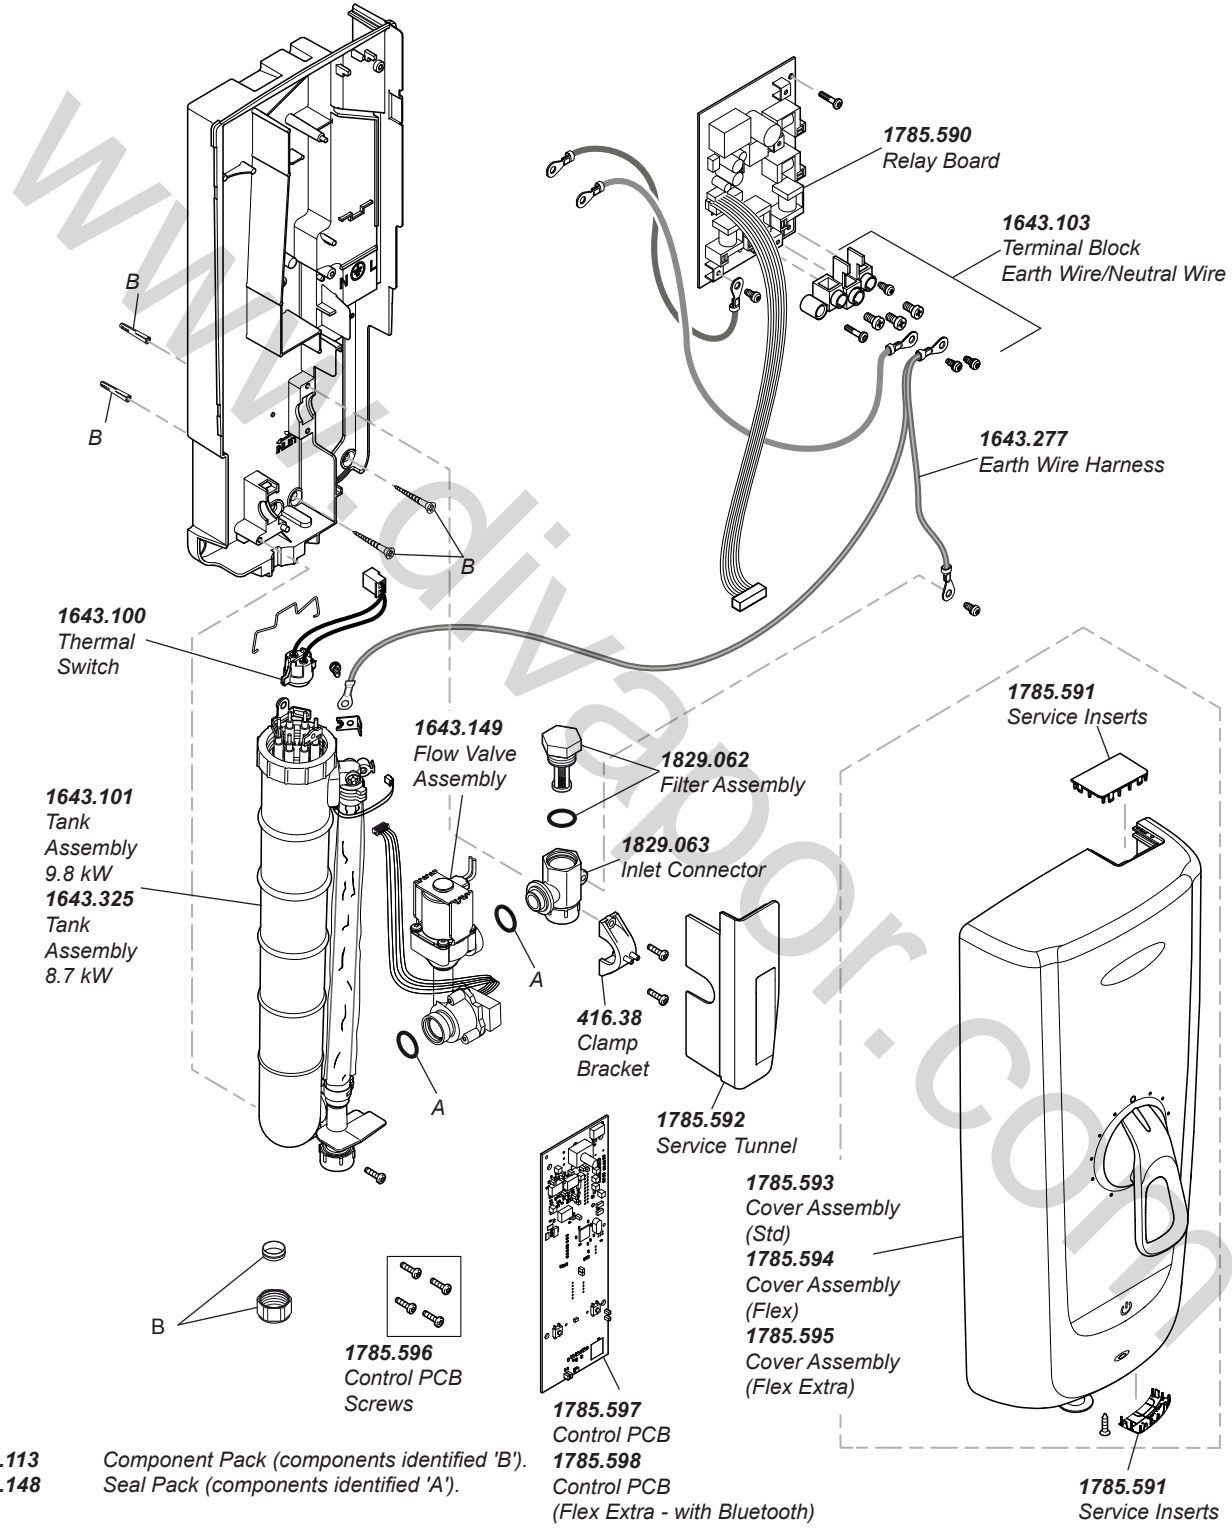

# Mira Advance

THERMOSTATIC ELECTRIC SHOWER

1.1785.001	J09A	8.7 kW
1.1785.002	J09D	9.8 kW
1.1785.003	J09G	8.7 kW
1.1785.004	J09K	9.8 kW
1.1785.005	J09N	8.7 kW

Mira electric showers are provided with a two year warranty and spare parts are available free of charge during that period with a valid proof of purchase. For showers outside of the warranty period, spare parts are available to purchase direct, alternatively we have Mira technicians who can repair your shower for you. For further information visit [www.mirashowers.co.uk](http://www.mirashowers.co.uk) or to check availability of spare parts for this shower or enquire about our repair service please contact our customer service on 0844 571 5000.