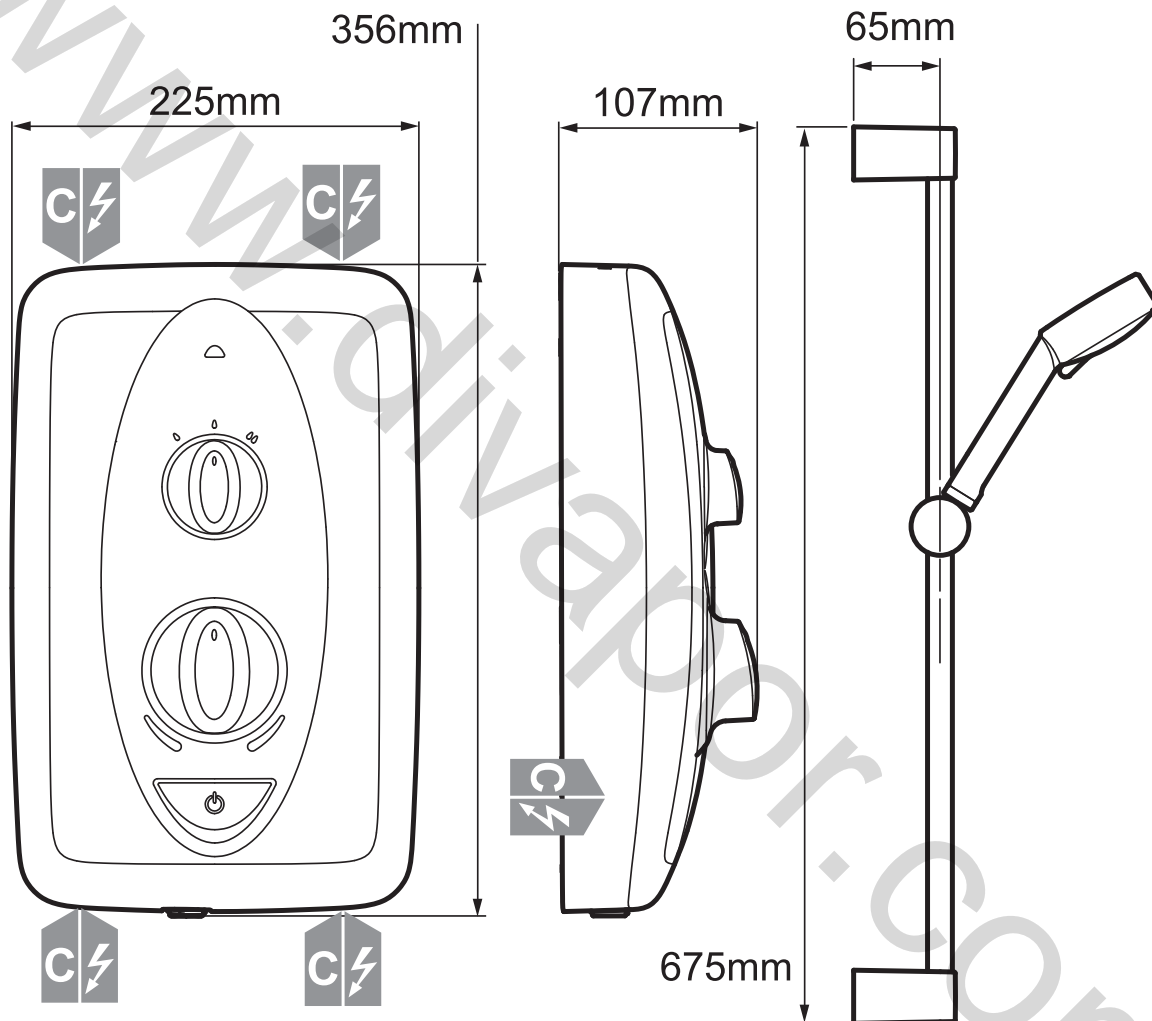

Mira Jump

Electric shower, white/chrome finish.

7.5kW - 1.1788.477

8.5kW - 1.1788.010

9.5kW - 1.1788.011

10.8kW - 1.1788.012

To download other resources, and for more information and advice on our products just visit: www.mirashowers.co.uk