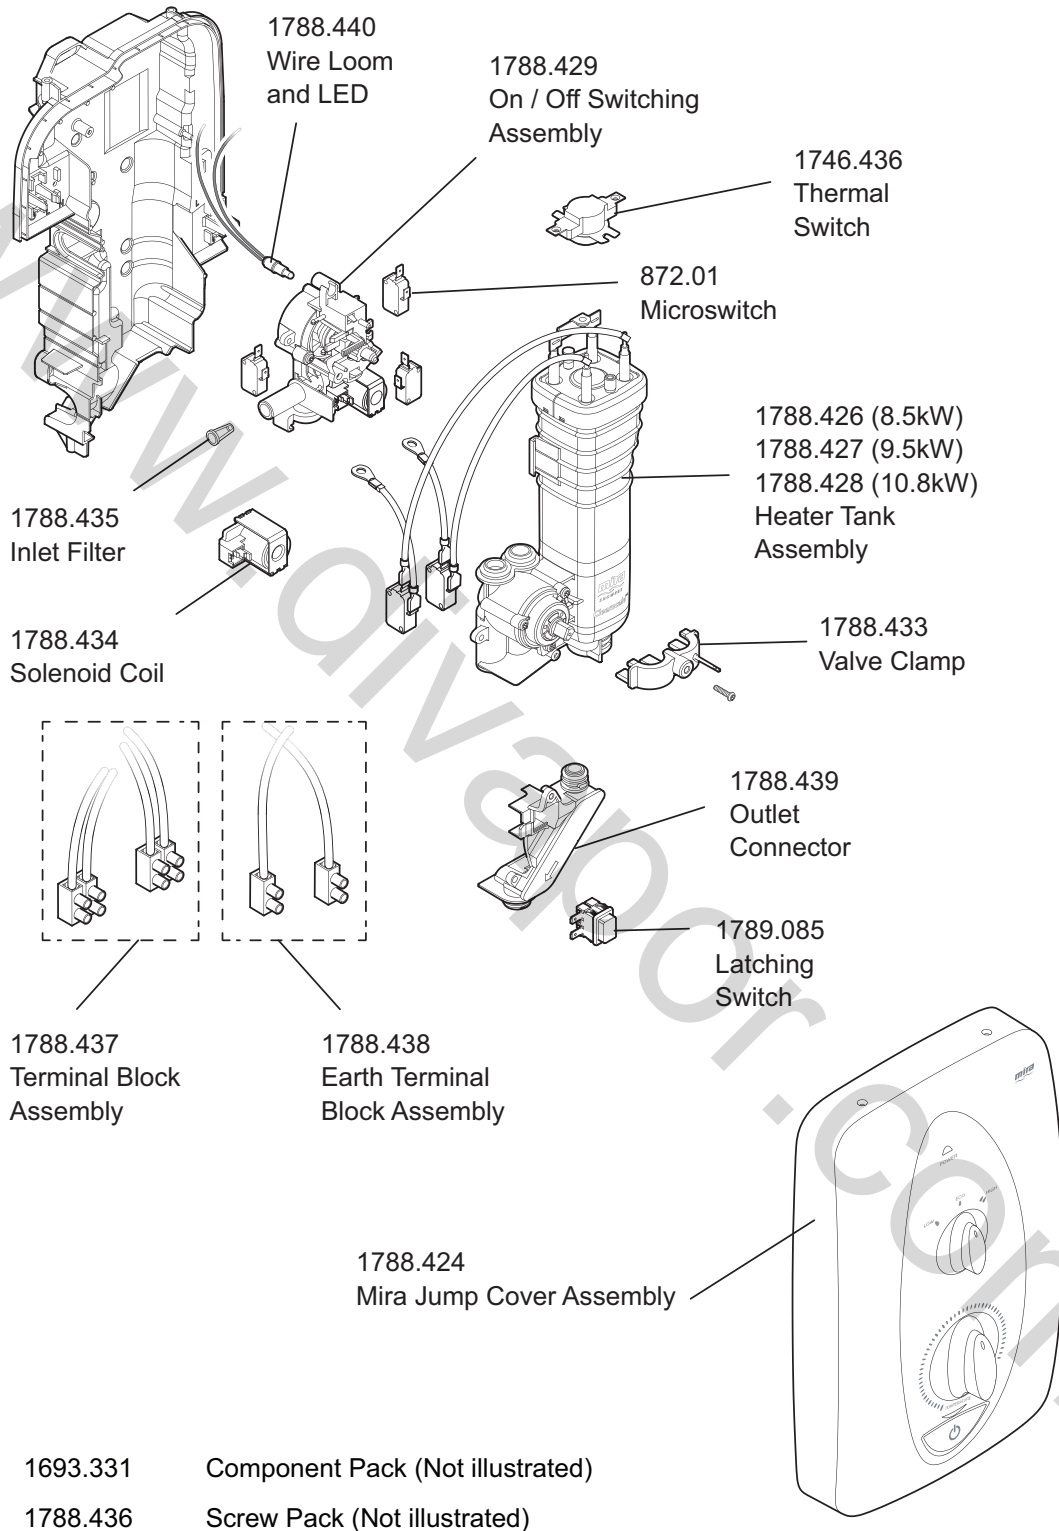

Mira Jump Multi-fit

(2014 - Current J08Hb, Db, Eb, Fb 7.5kW, 8.5kW, 9.5kW, 10.8kW)

1.1788.477 / 1.1788.010 / 1.1788.011 / 1.1788.012

Mira electric showers are provided with a two year warranty and spare parts are available free of charge during that period with a valid proof of purchase. For showers outside of the warranty period, spare parts are available to purchase direct, alternatively we have Mira technicians who can repair your shower for you. For further information visit www.mirashowers.co.uk or to check availability of spare parts for this shower or enquire about our repair service please contact our customer service on **0844 571 5000**.