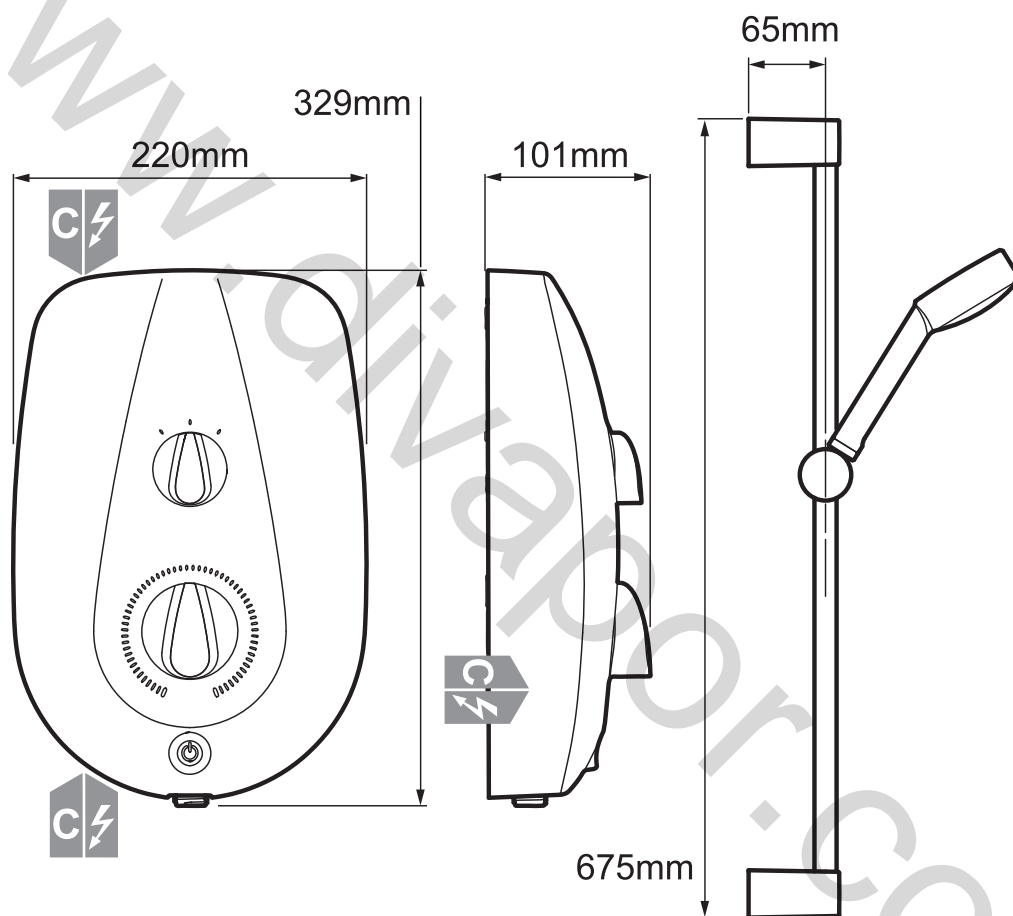

Mira Go

Electric shower, white/chrome finish.

8.5kW - 1.1788.001

9.5kW - 1.1788.002

To download other resources, and for more information and advice on our products just visit:
www.mirashowers.co.uk

mira
SHOWERS