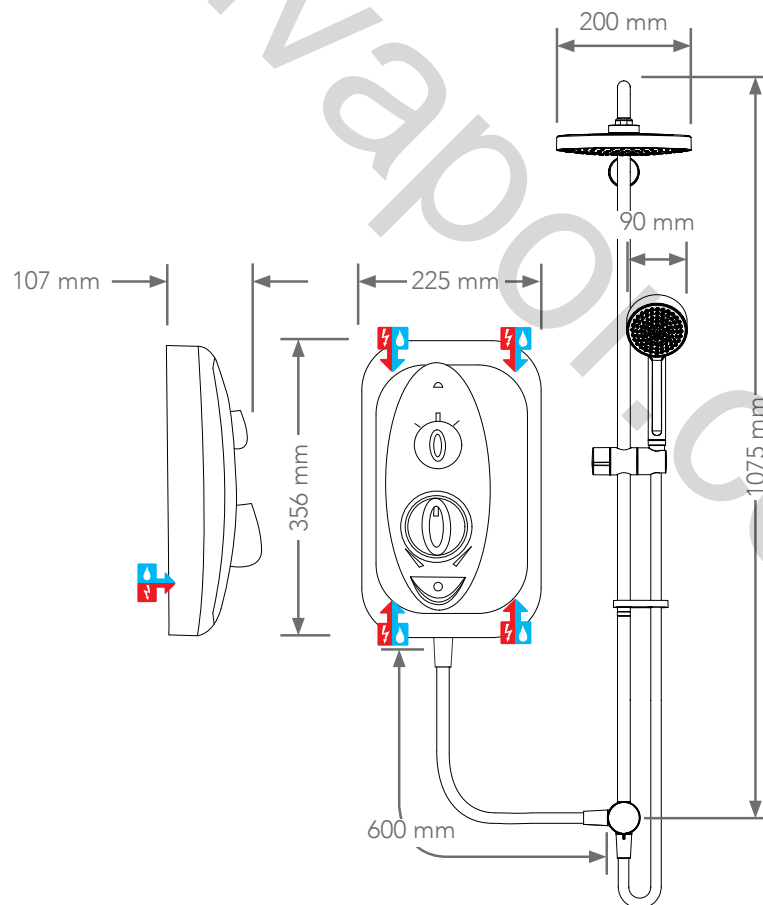

Terminal Block connections: Maximum 16mm²

Water entry points: Left and right (rising, falling & rear)

Cable entry points: Left and right (rising, falling & rear)

Inlet connections: 15 mm plastic stub, compression or push-fit fittings

Outlet connections: 1/2" BSP Male

Supply Conditions (hot and cold)

Minimum maintained pressure: 10.8kW: 1.0bar (10metre head); 9.5kW: 0.7bar (7metre head)

Maximum maintained pressure: 5.0 bar (50 metre head)

Maximum static pressure: 10.0 bar (100 metre head)

Performance

Temperature stability: \pm 6°C

Safety Features

Phased shutdown: No

Factory set to safe max temp: No

Mira Sensi-flo™: No

Accessories

Wide range of accessories available at www.mirashowers.co.uk

Approvals

BEAB approved

Kiwa certified

WRAS approved (Water Regulations Advisory Scheme)

Intertek

Dimensions

To download other resources, and for more information and advice on our products just visit: www.mirashowers.co.uk