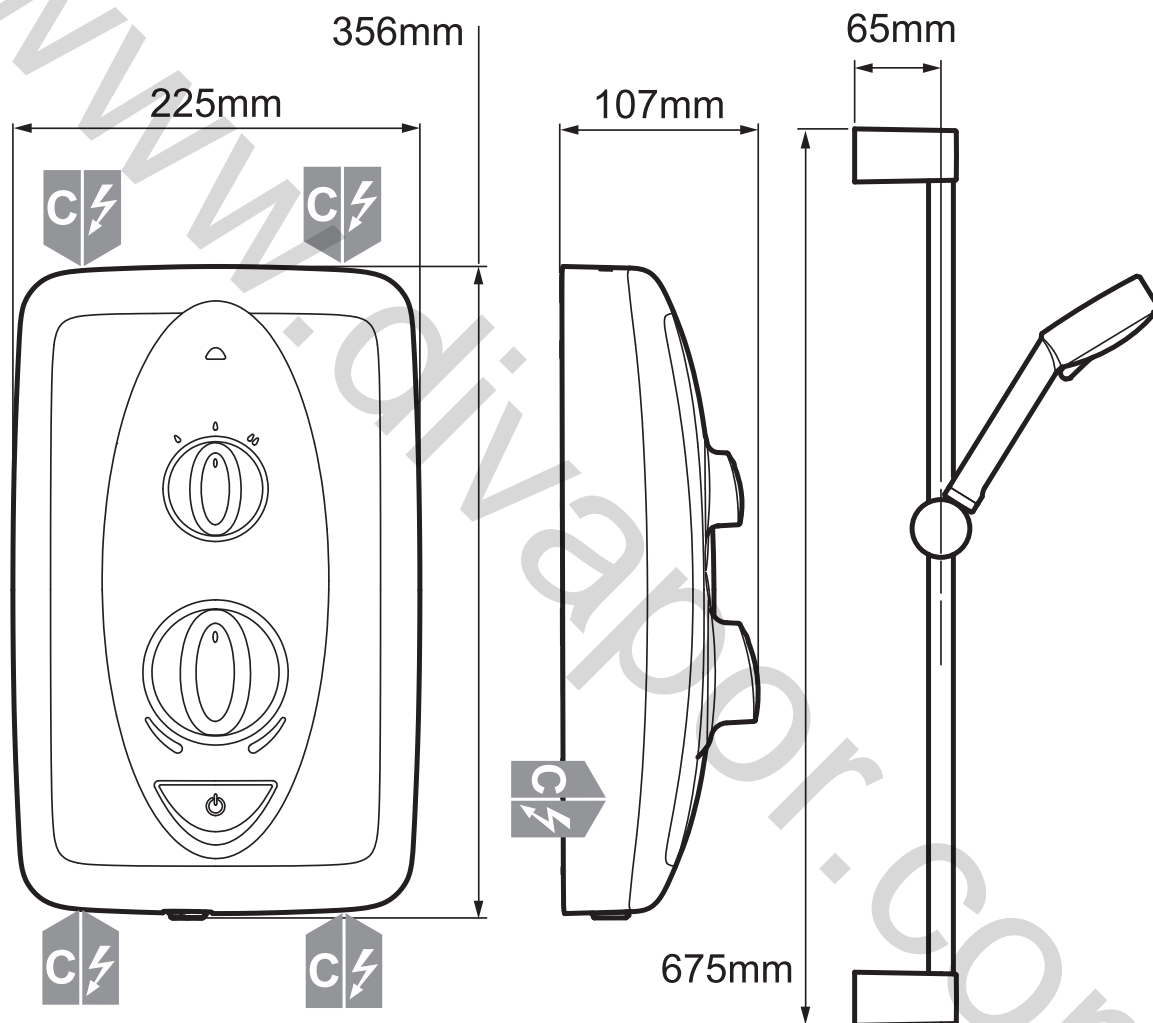

Mira Sprint Multi-fit

Electric shower, white/chrome finish.

8.5kW - 1.1788.007

9.5kW - 1.1788.008

10.8kW - 1.1788.009

To download other resources, and for more information and advice on our products just visit: www.mirashowers.co.uk