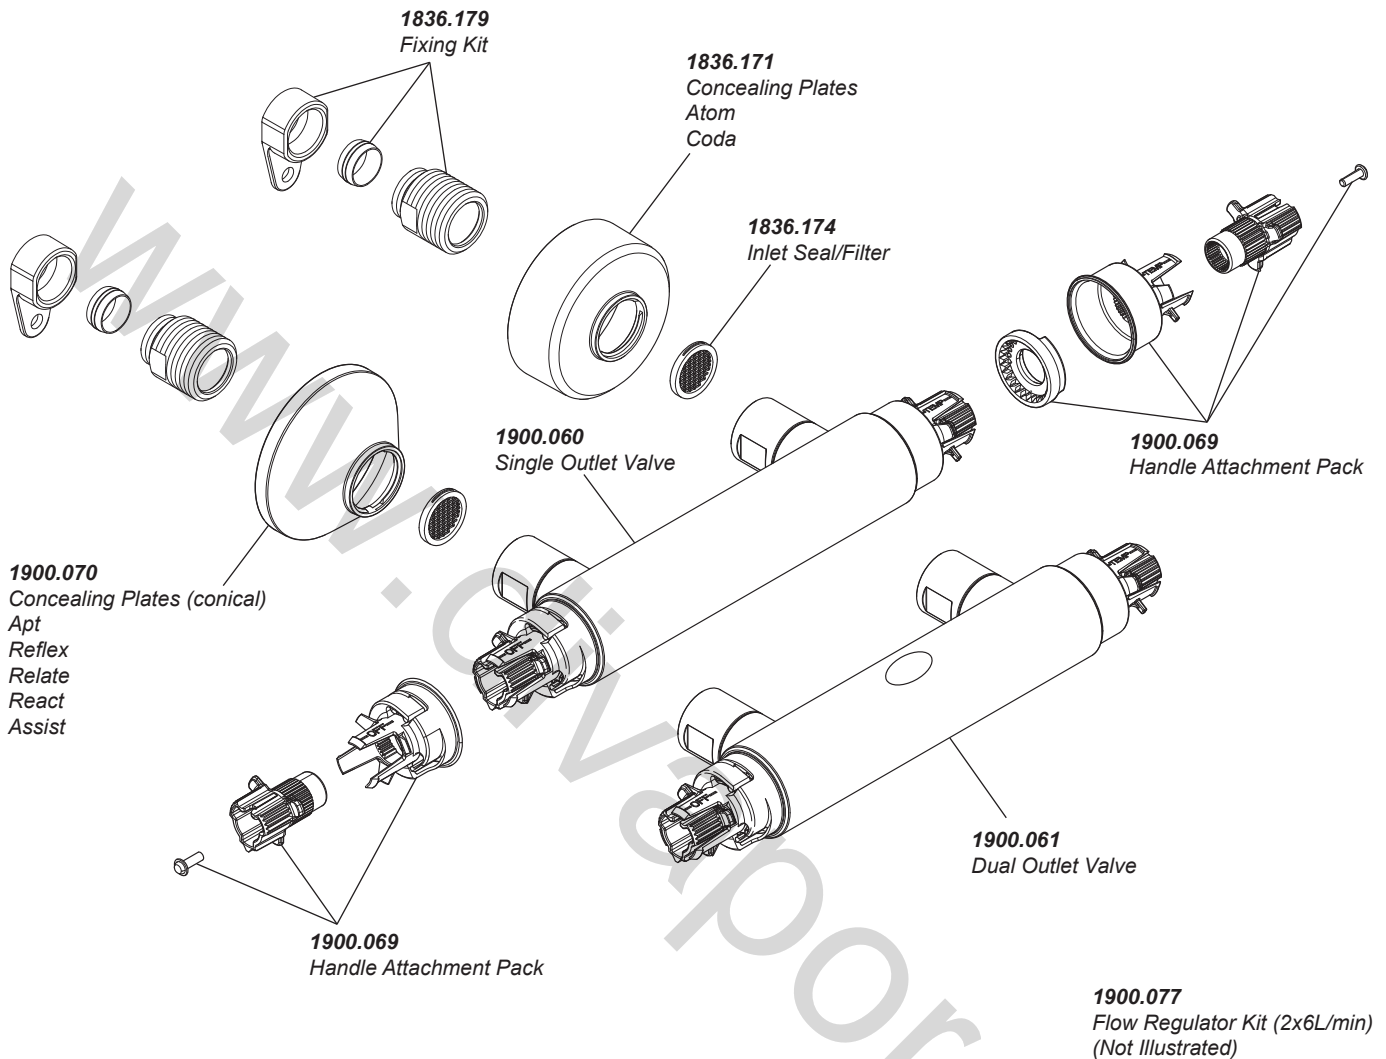

Mira EV and ERD

1900.065 - Relate and Reflex
1900.066 - Apt
1900.067 - React

1900.068 - Assist

1900.064 - Coda

1900.063 - Atom

Mira mixer valves are provided with five years warranty and fitting with a one year warranty and spare parts are available free of charge during that period with a valid proof of purchase. For showers outside of the warranty period, spare parts are available to purchase direct, alternatively we have Mira technicians who can repair your shower for you. For further information visit www.mirashowers.co.uk or to check availability of spare parts for this shower or enquire about our repair service please contact our customer service on 0800 001 4040.

1393518-W8-A