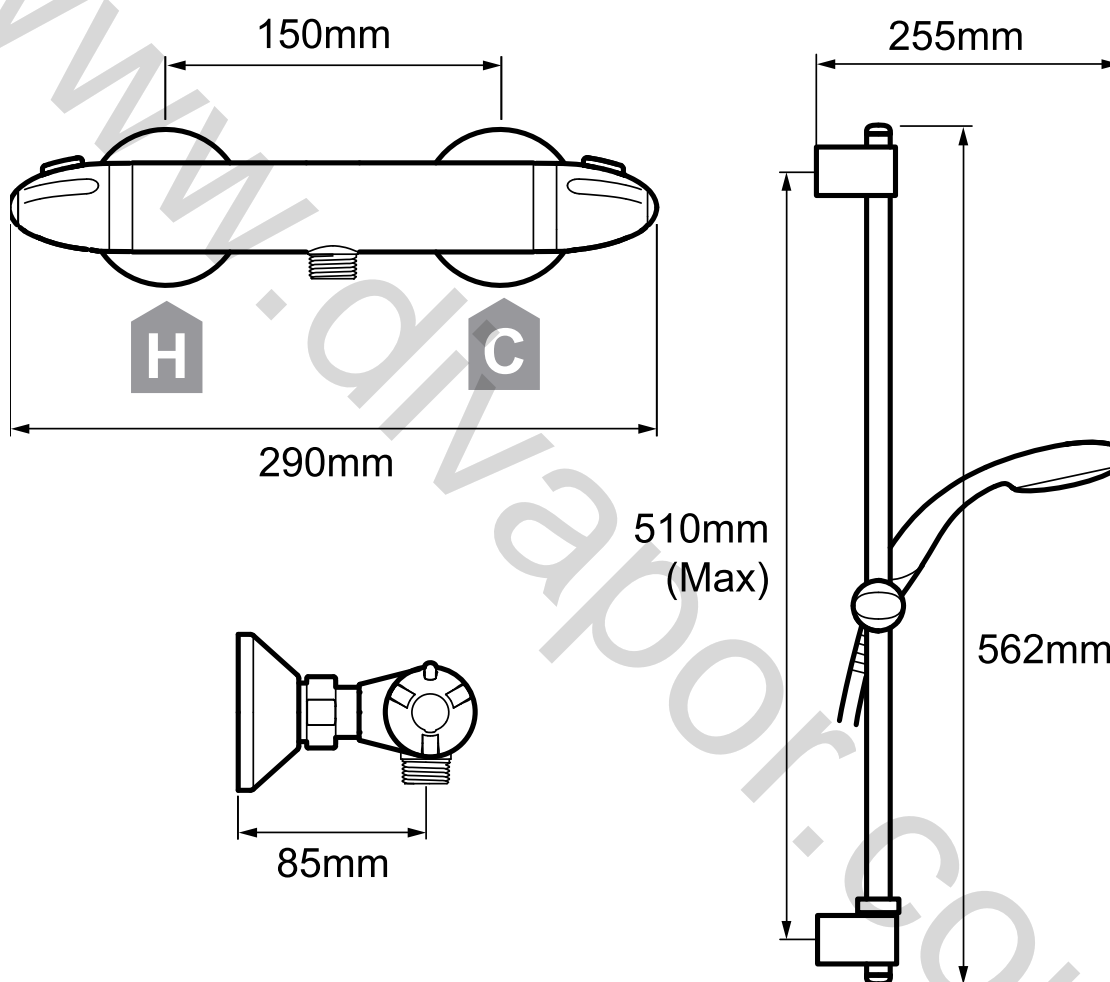

Mira Coda Pro EV

Exposed valve with easy fit bar valve system.

1.1836.005

To download other resources, and for more information and advice on our products just visit: www.mirashowers.co.uk