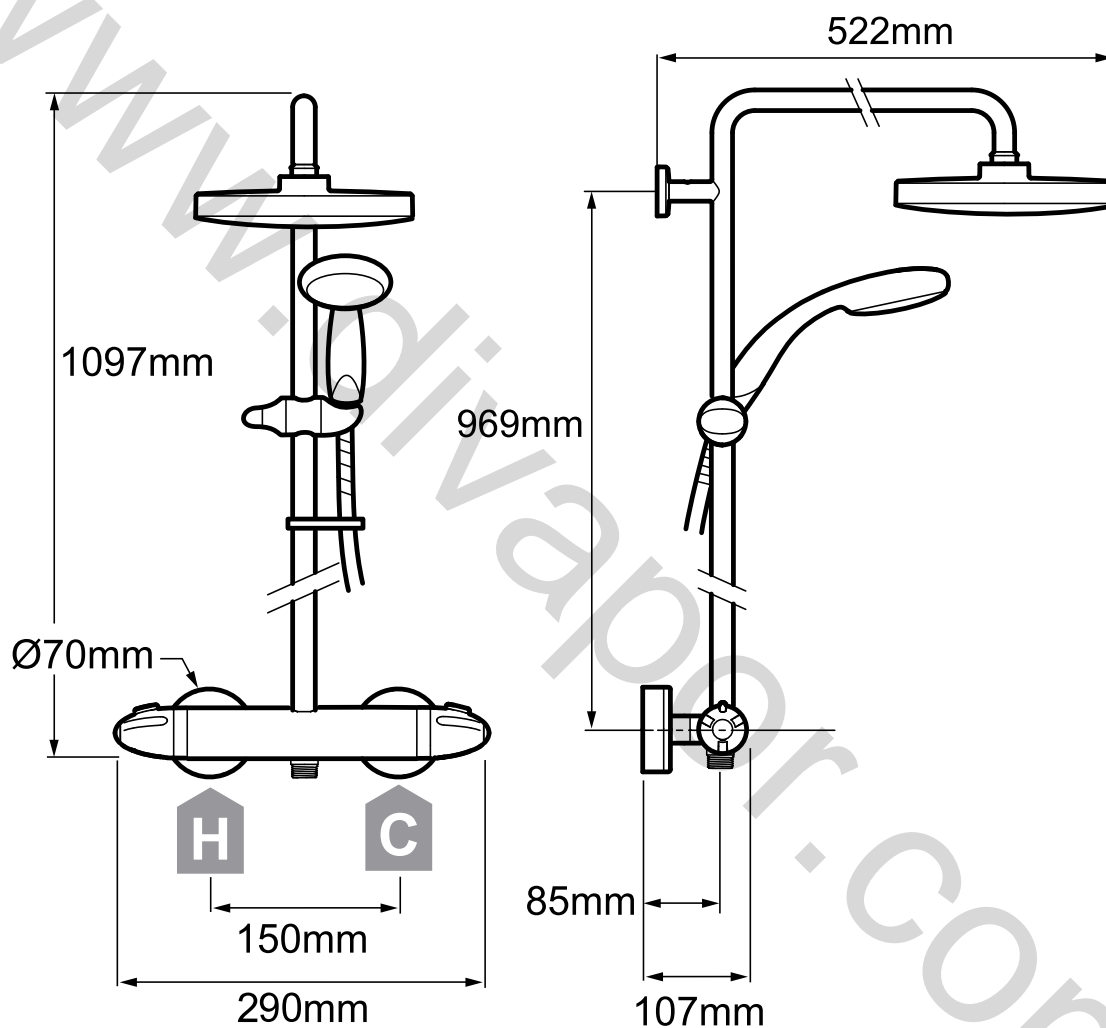

Mira Coda Pro ERD

Exposed valve with diverter, chrome finish.

1.1836.006

To download other resources, and for more information and advice on our products just visit: www.mirashowers.co.uk

mira
SHOWERS