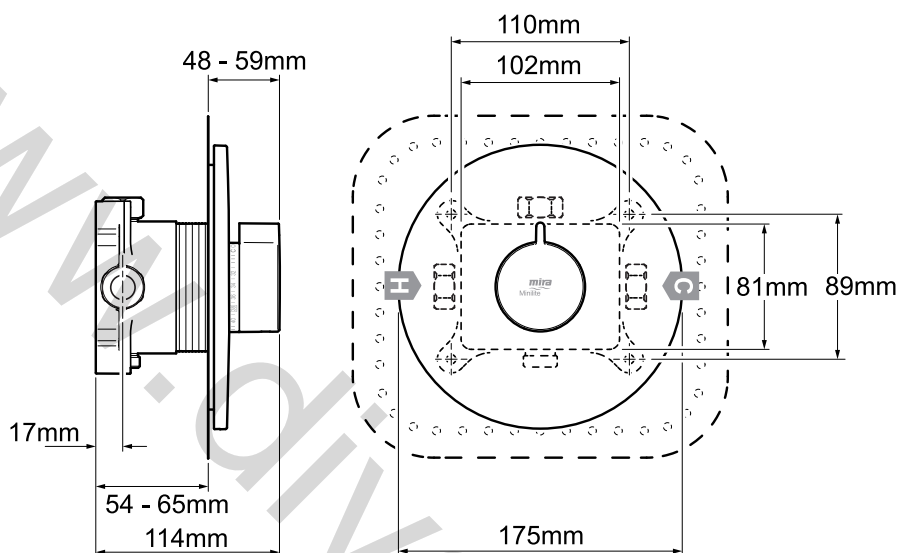

Mira Minilite BIR

Built-in valve, chrome finish.

1.1869.004

To download other resources, and for more information and advice on our products just visit: www.mirashowers.co.uk

mira
SHOWERS