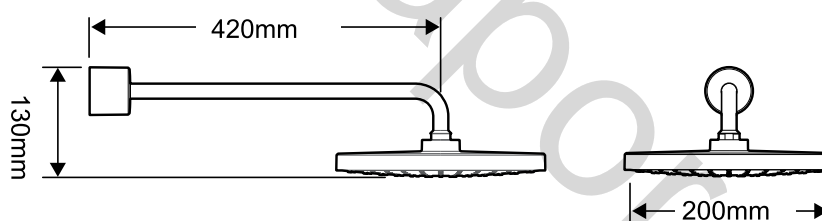

Mira Minilite BIR

Built-in valve, chrome finish.

1.1869.004

To download other resources, and for more information and advice on our products just visit: www.mirashowers.co.uk

mira
SHOWERS