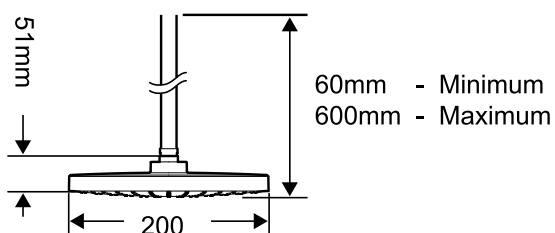

Mira Minilite BIR

Built-in valve, chrome finish.

1.1869.004

To download other resources, and for more information and advice on our products just visit: www.mirashowers.co.uk

mira
SHOWERS