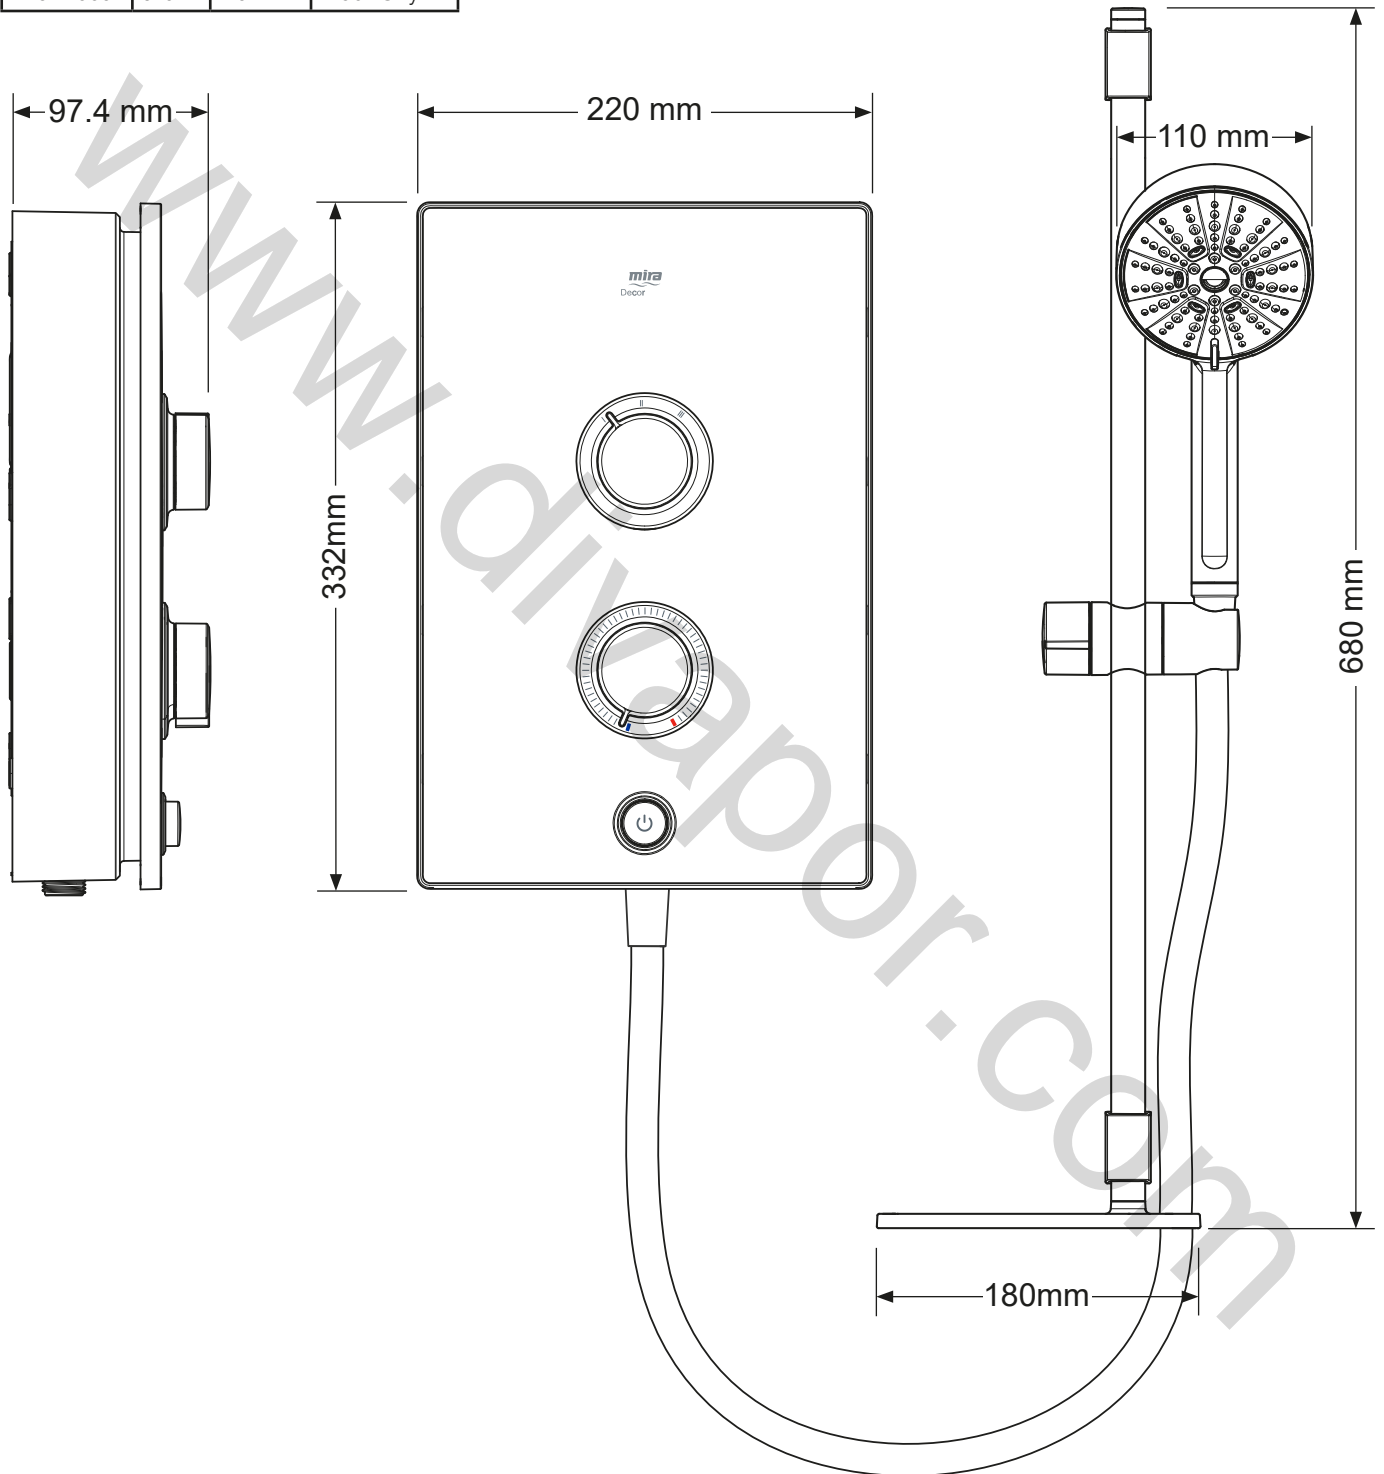

Mira Decor

Single Outlet

1.1894.007	J10K	8.5 kW	White
1.1894.001	J10K	8.5 kW	Warm Silver
1.1894.004	J10K	8.5 kW	Black Onyx
1.1894.008	J10L	9.5 kW	White
1.1894.002	J10L	9.5 kW	Warm Silver
1.1894.005	J10L	9.5 kW	Black Onyx