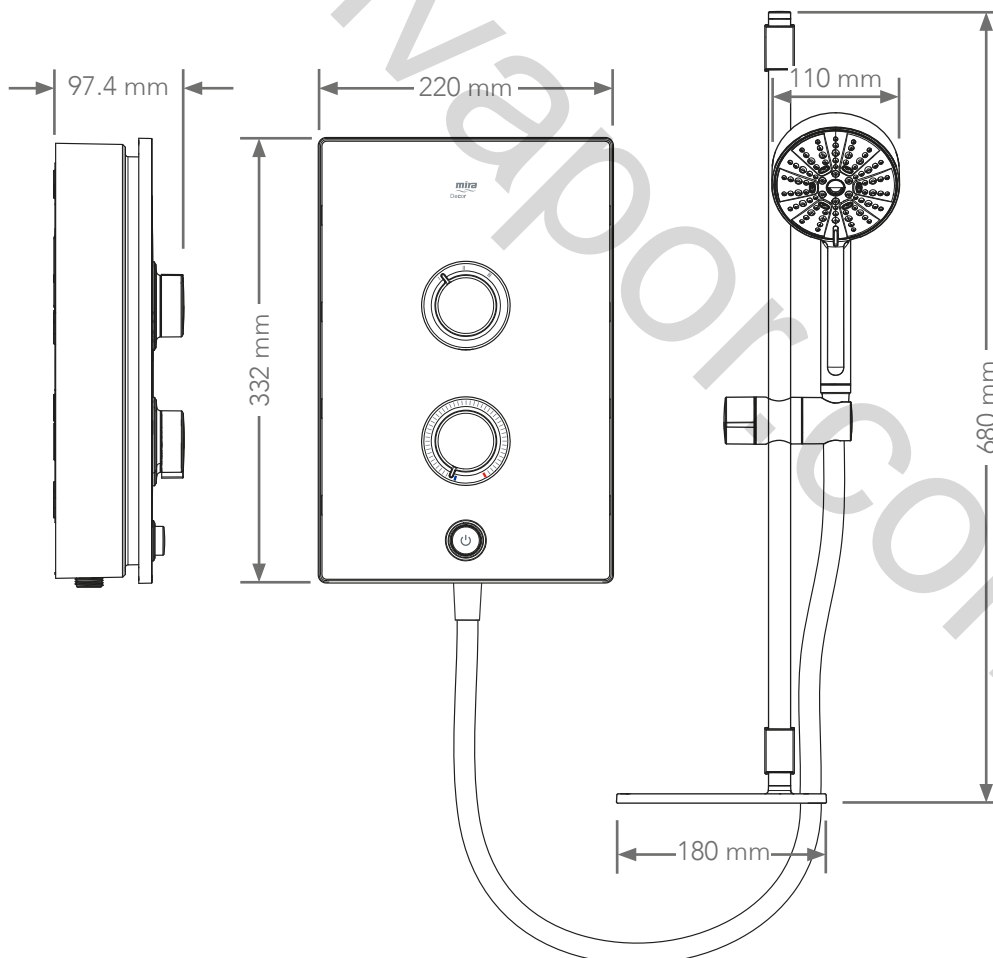

Mira Decor

Electric Shower

Thoughtfully designed
to meet all your needs

Product Information

Description	Colour	Product No.
Mira Decor 8.5KW	White	1.1894.007
Mira Decor 8.5KW	Warm Silver	1.1894.001
Mira Decor 8.5KW	Black Onyx	1.1894.004
Mira Decor 9.5KW	White	1.1894.008
Mira Decor 9.5KW	Warm Silver	1.1894.002
Mira Decor 9.5KW	Black Onyx	1.1894.005

Terminal Block connections: Maximum 10mm²

Water entry points: Left (rising, falling & rear)

Cable entry points: Left (rising, falling & rear)

Inlet connections: 15 mm plastic stub, compression or push-fit fittings

Outlet connections: 1/2" BSP Male

Supply Conditions (hot and cold)

Minimum maintained pressure: 0.7 bar (7 metre head)

Maximum maintained pressure: 5.0 bar (50 metre head)

Maximum static pressure: 10.0 bar (100 metre head)

Approvals

BEAB approved

Kiwa certified

WRAS approved (Water Regulations Advisory Scheme)

Intertek

Dimensions

To download other resources, and for more information and advice on our products just visit: www.mirashowers.co.uk