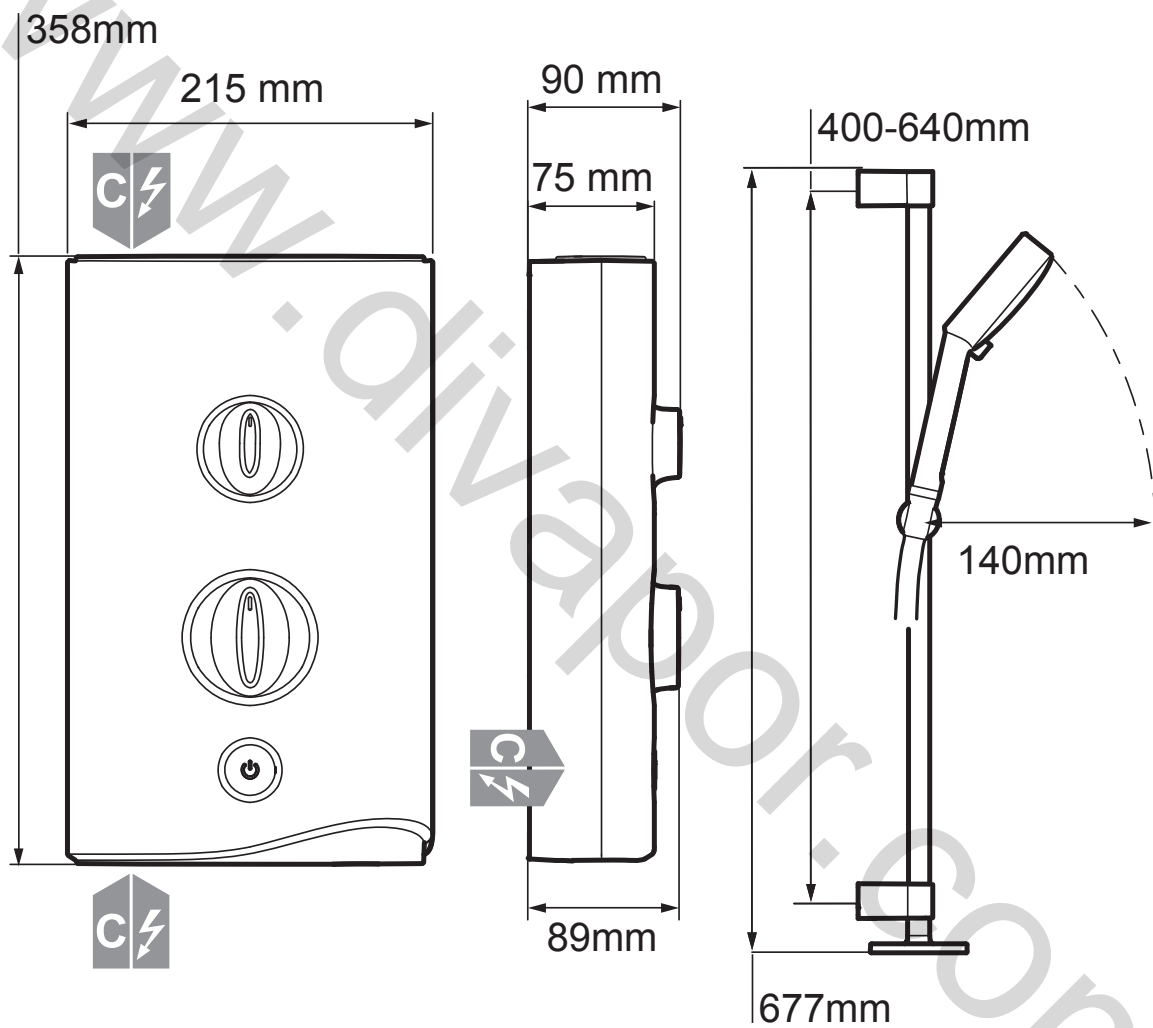

Mira Sport Thermostatic

Electric shower, white/chrome finish.

9.0kW - 1.1746.005

9.8kW - 1.1746.006

To download other resources, and for more information and advice on our products just visit: www.mirashowers.co.uk