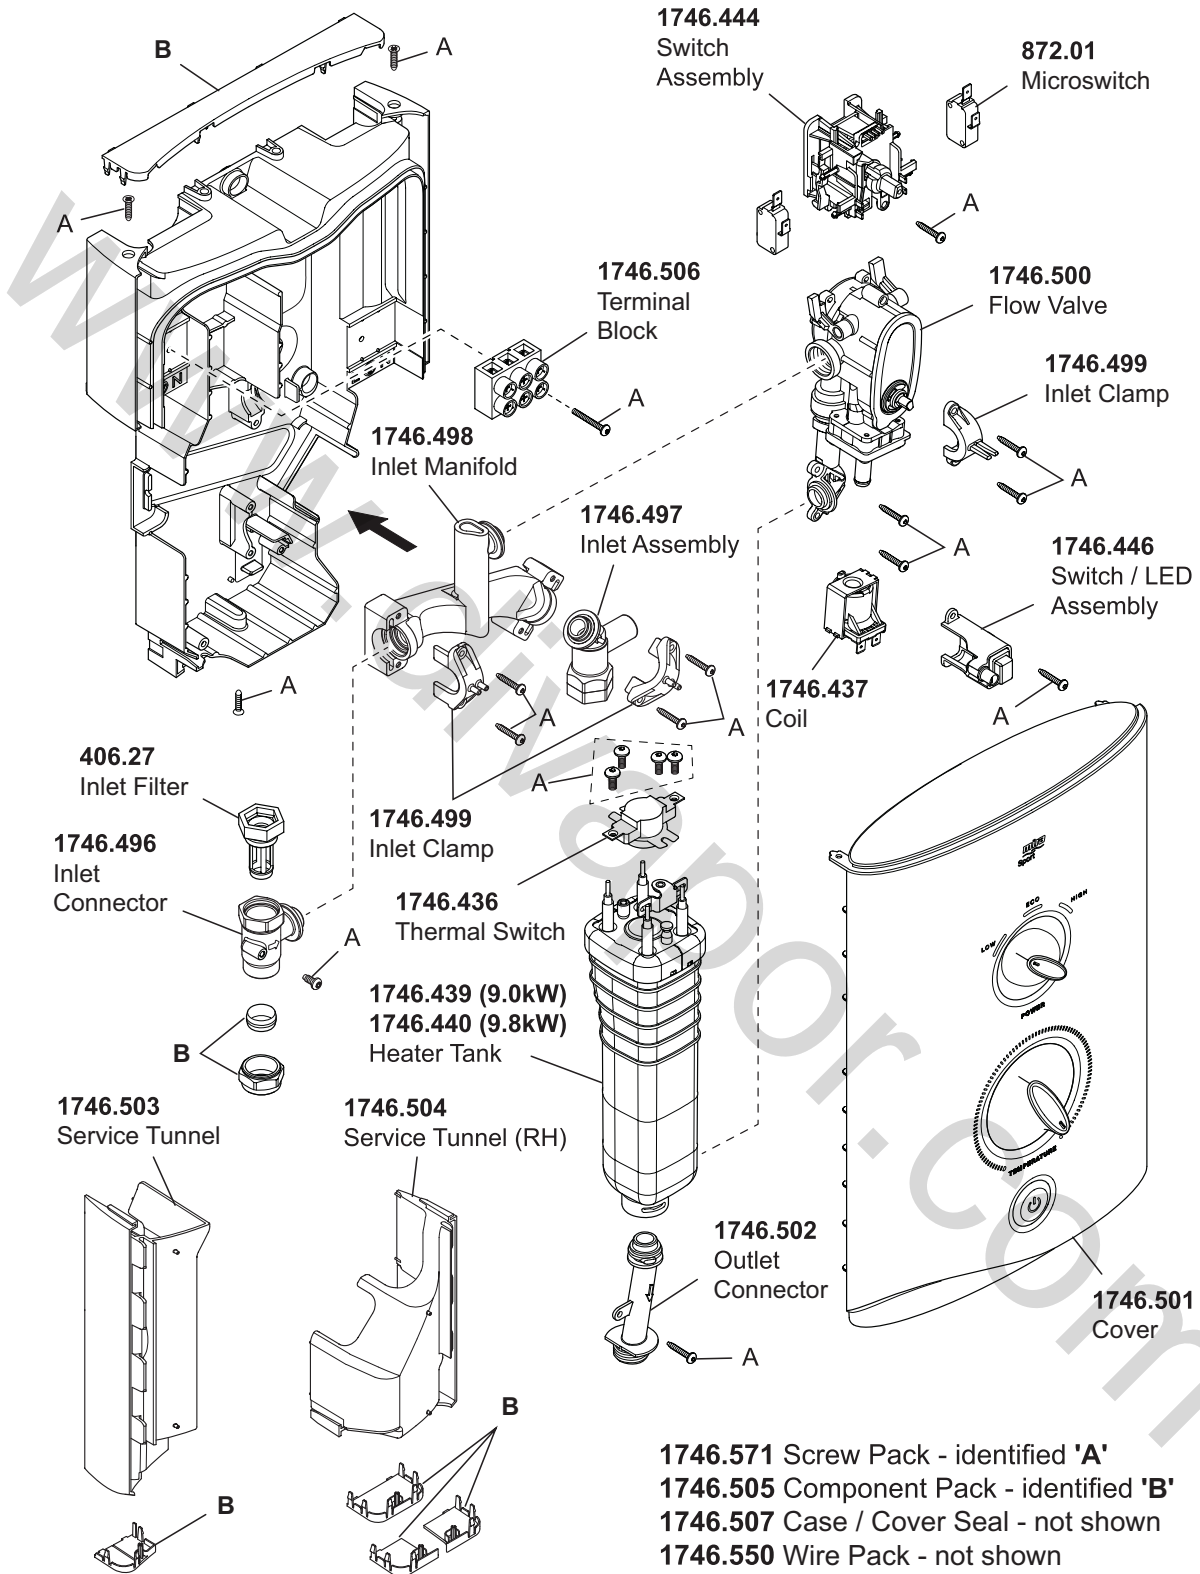

# Mira Sport Multi-fit

(2012 - Current J03E, F 9.0kW & 9.8kW)

1.1746.009 / 1.1746.010

Mira electric showers are provided with a two year warranty and spare parts are available free of charge during that period with a valid proof of purchase. For showers outside of the warranty period, spare parts are available to purchase direct, alternatively we have Mira technicians who can repair your shower for you. For further information visit [www.mirashowers.co.uk](http://www.mirashowers.co.uk) or to check availability of spare parts for this shower or enquire about our repair service please contact our customer service on **0844 571 5000**.