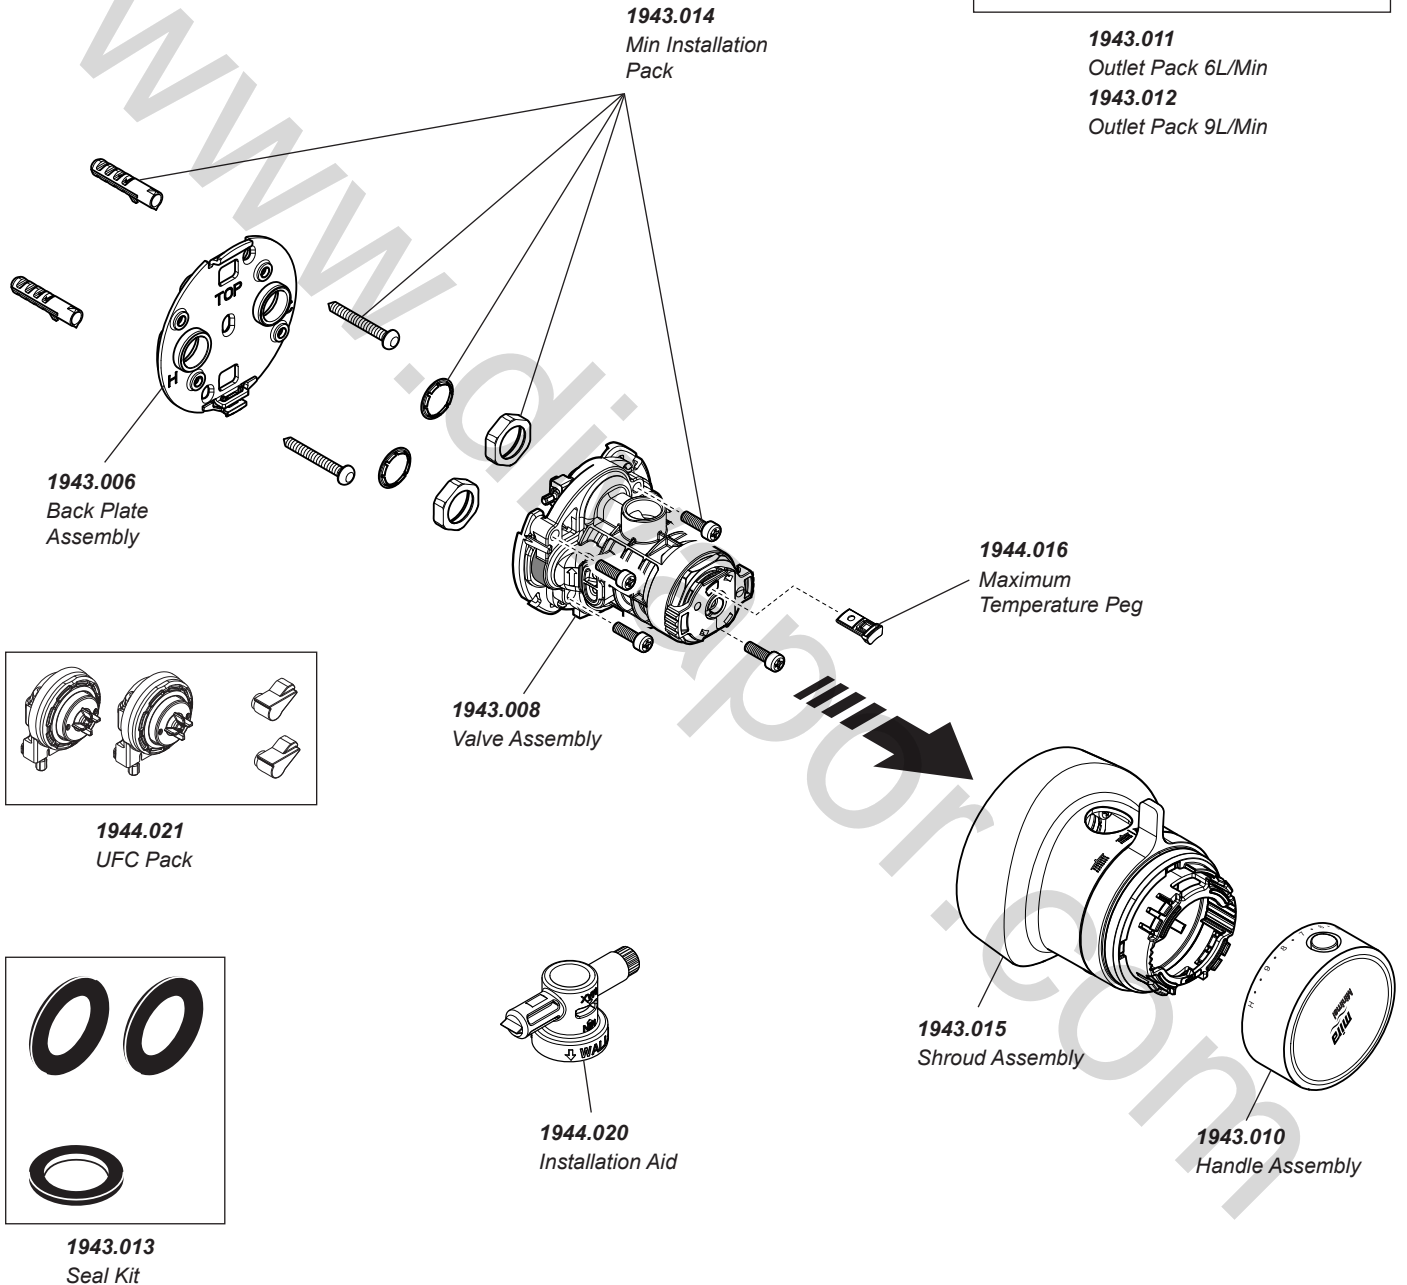

Mira Minimal Dual

Mixer Shower

1.1943.002	B10B	Chrome
------------	------	--------

1943.011
Outlet Pack 6L/Min
1943.012
Outlet Pack 9L/Min

Mira mixer showers are provided with two years warranty and fittings with a one year warranty. Spare parts are available free of charge during that period with a valid proof of purchase. For mixers outside of the warranty period, spare parts are available to purchase direct, alternatively we have Mira technicians who can repair your mixer for you. For further information visit www.mirashowers.co.uk or to check availability of spare parts for this shower or enquire about our repair service please contact our customer service on 0800 001 4040.

1461877-W8-A

Mira Minimal Dual

Shower Fittings

1944.024 Swing Arm Riser Pack (Components marked as 'A')

Mira shower fittings are provided with one year warranty. Spare parts are available free of charge during that period with a valid proof of purchase. For fittings outside of the warranty period, spare parts are available to purchase direct, alternatively we have Mira technicians who can repair your fittings for you. For further information visit www.mirashowers.co.uk or to check availability of spare parts for this shower or enquire about our repair service please contact our customer service on 0800 001 4040.

1461877-W8-A