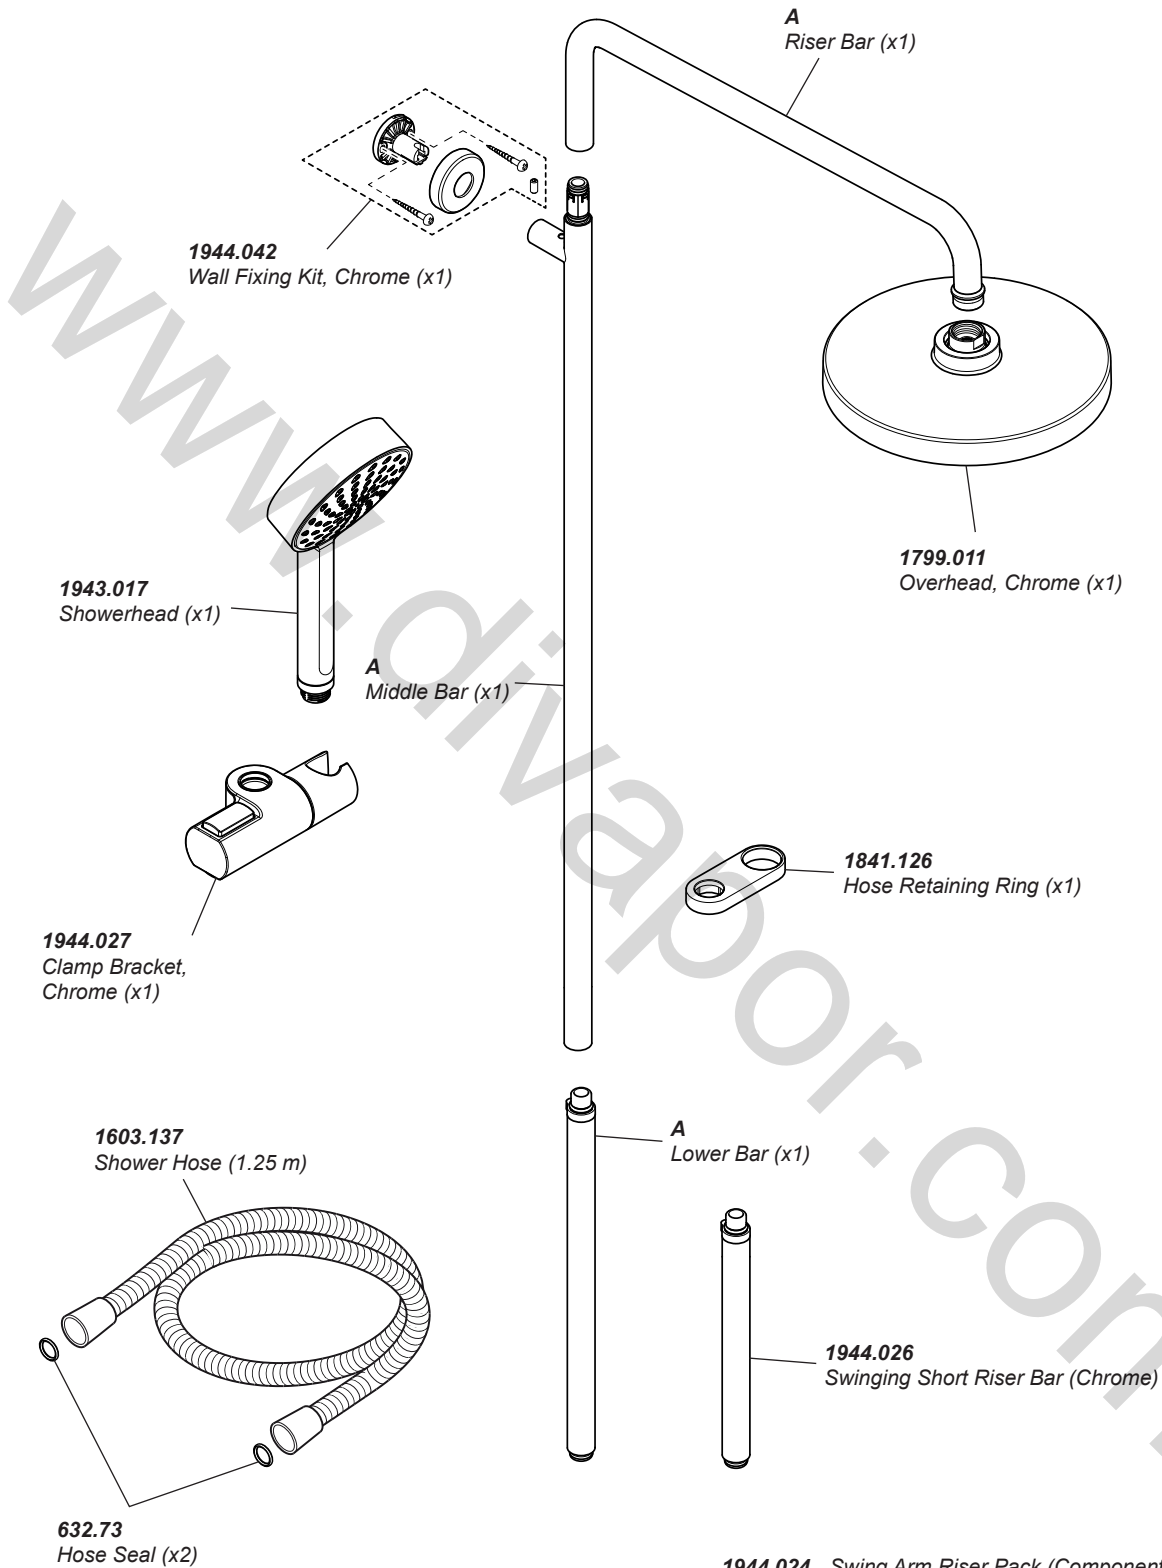

Mira Minimal Dual

Mixer Shower

1.1943.002	B10B	Chrome
------------	------	--------

1943.011
Outlet Pack 6L/Min
1943.012
Outlet Pack 9L/Min

Mira mixer showers are provided with two years warranty and fittings with a one year warranty. Spare parts are available free of charge during that period with a valid proof of purchase. For mixers outside of the warranty period, spare parts are available to purchase direct, alternatively we have Mira technicians who can repair your mixer for you. For further information visit www.mirashowers.co.uk or to check availability of spare parts for this shower or enquire about our repair service please contact our customer service on 0800 001 4040.

1461877-W8-A

Mira Minimal Dual

Shower Fittings

1944.024 Swing Arm Riser Pack (Components marked as 'A')

Mira shower fittings are provided with one year warranty. Spare parts are available free of charge during that period with a valid proof of purchase. For fittings outside of the warranty period, spare parts are available to purchase direct, alternatively we have Mira technicians who can repair your fittings for you. For further information visit www.mirashowers.co.uk or to check availability of spare parts for this shower or enquire about our repair service please contact our customer service on 0800 001 4040.