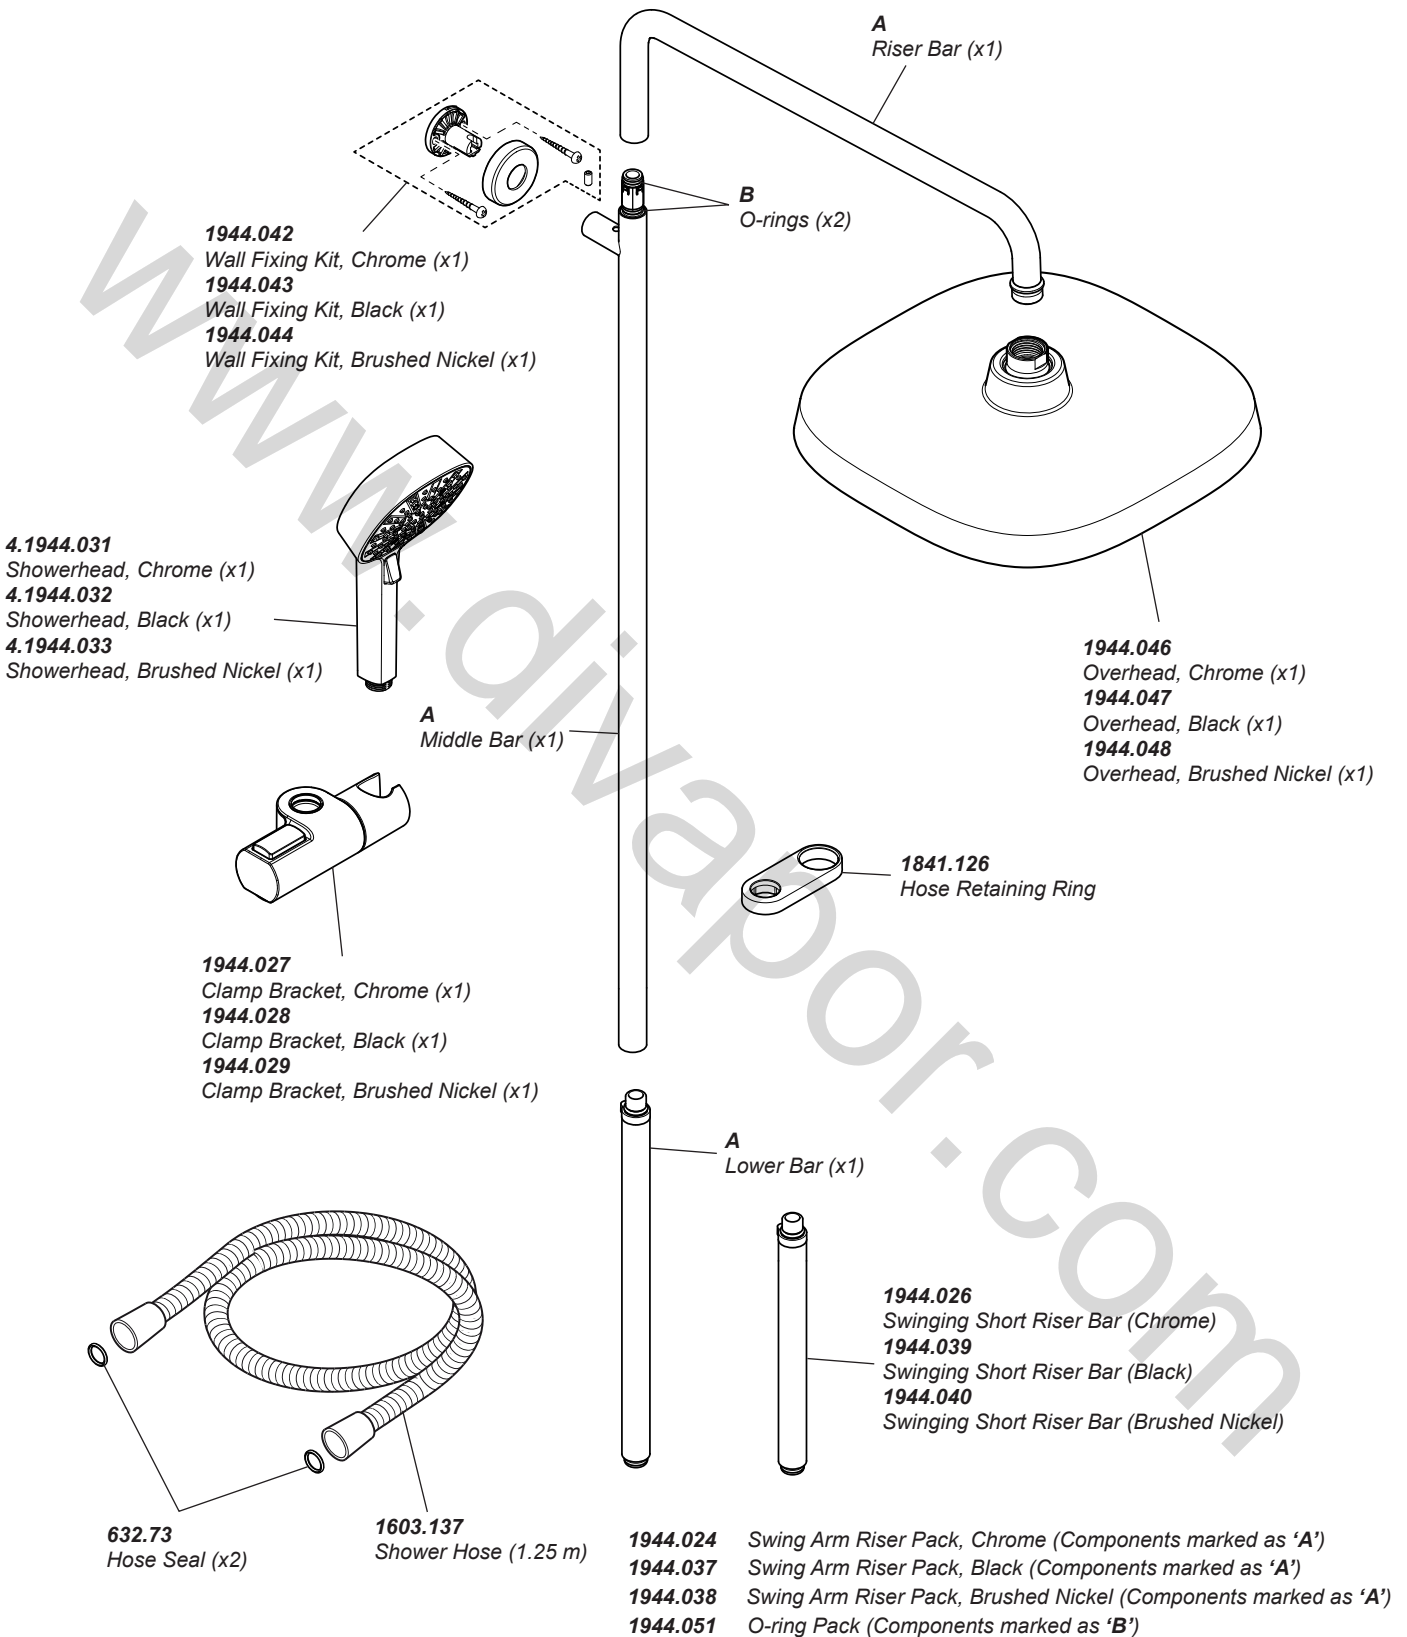

# Mira Opero

Mixer Shower

1.1944.003	B11B	Chrome
1.1944.004	B11B	Black
1.1944.005	B11B	Brushed Nickel

Mira mixer showers are provided with five years warranty and fittings with a one year warranty. Spare parts are available free of charge during that period with a valid proof of purchase. For mixers outside of the warranty period, spare parts are available to purchase direct, alternatively we have Mira technicians who can repair your mixer for you. For further information visit [www.mirashowers.co.uk](http://www.mirashowers.co.uk) or to check availability of spare parts for this shower or enquire about our repair service please contact our customer service on 0800 001 4040.

1461879-W8-B

# Mira Opero

Shower Fittings

Mira shower fittings are provided with one year warranty. Spare parts are available free of charge during that period with a valid proof of purchase. For fittings outside of the warranty period, spare parts are available to purchase direct, alternatively we have Mira technicians who can repair your fittings for you. For further information visit [www.mirashowers.co.uk](http://www.mirashowers.co.uk) or to check availability of spare parts for this shower or enquire about our repair service please contact our customer service on 0800 001 4040.

1461879-W8-B

**mira**  
SHOWERS