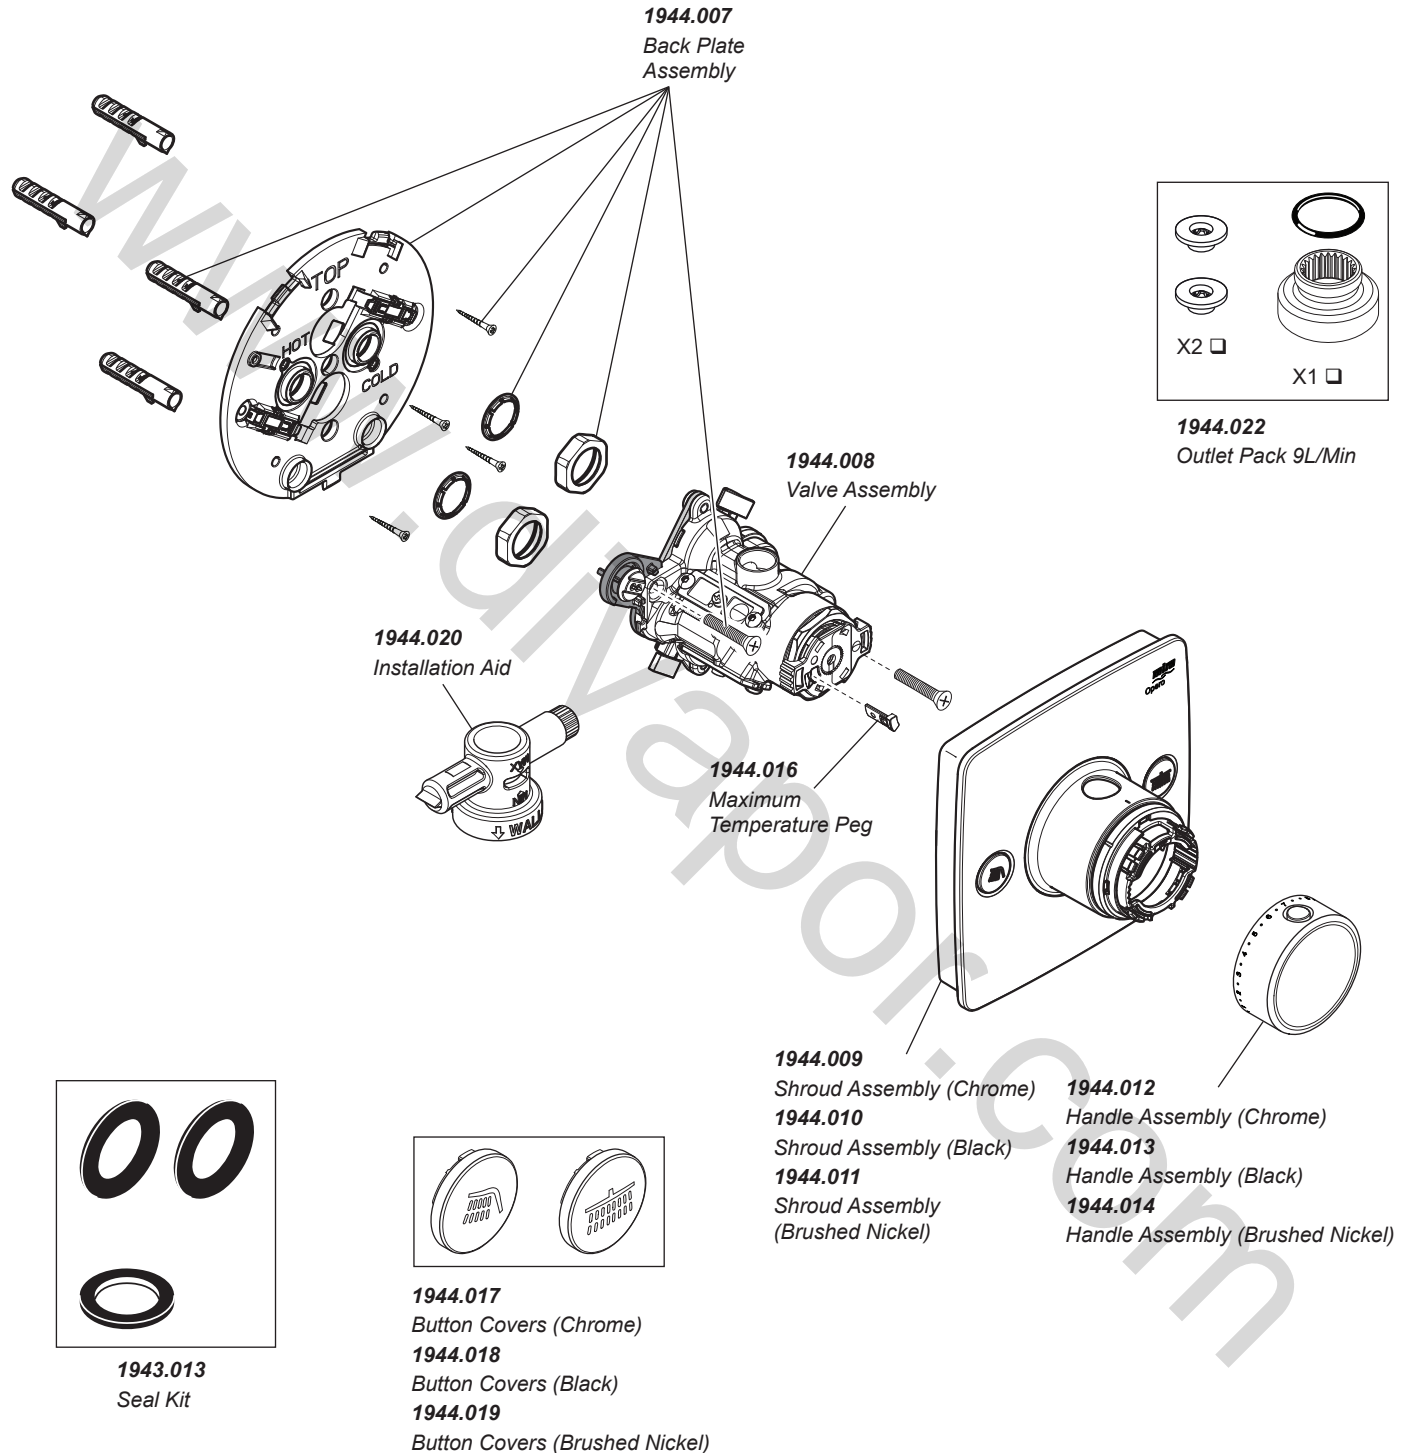

# Mira Opero

Mixer Shower

1.1944.003	B11B	Chrome
1.1944.004	B11B	Black
1.1944.005	B11B	Brushed Nickel

Mira mixer showers are provided with five years warranty and fittings with a one year warranty. Spare parts are available free of charge during that period with a valid proof of purchase. For mixers outside of the warranty period, spare parts are available to purchase direct, alternatively we have Mira technicians who can repair your mixer for you. For further information visit [www.mirashowers.co.uk](http://www.mirashowers.co.uk) or to check availability of spare parts for this shower or enquire about our repair service please contact our customer service on 0800 001 4040.

1461879-W8-B

1461879-W8-B

**mira**  
SHOWERS