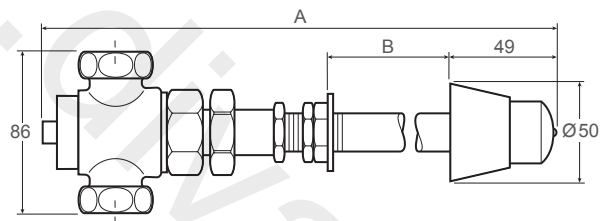

WWW

Model	A - Overall Length	B - Overall Length
TF31/1	340	100-140 mm
TF31/2	380	142-182 mm
TF31/3	445	206-246 mm

Dr.com