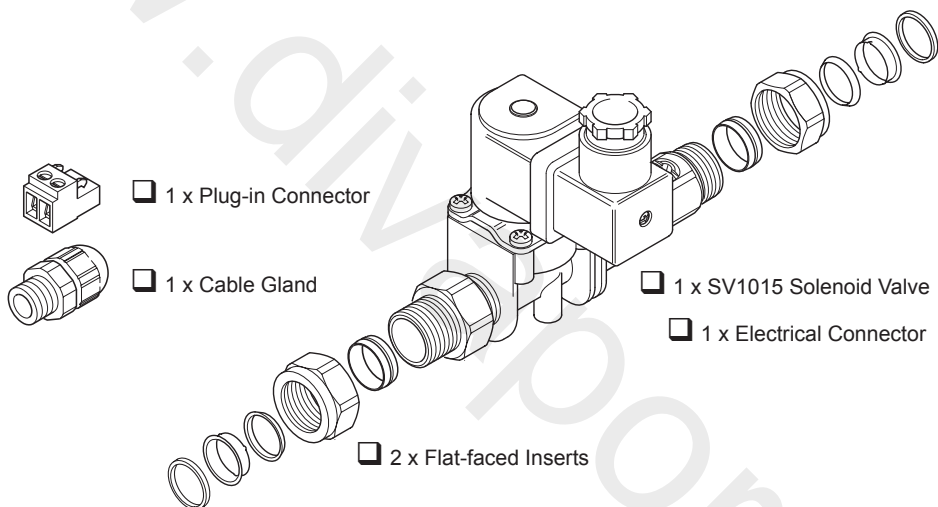

## Rada SV1015 Solenoid Valve

- Tick the appropriate boxes to familiarise yourself with the part names and to confirm that the parts are included.

**Important!** For details of Installation, Commissioning, Fault Diagnosis, Maintenance and Spare Parts, refer to the 'Rada Pulse Electronic Washroom' Product Manual.