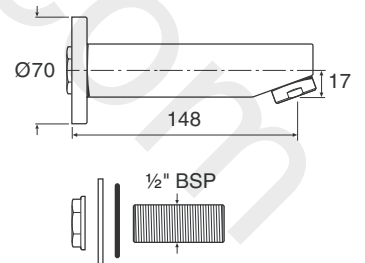

Dimensions (mm)

SP14, Part No. 2.1.122.65.2

SP WD110, Part No. 1.1503.727

SP WHD110, Part No. 1.1503.728

SP W150, Part No. 1.1503.729

SP W190, Part No. 1.1503.730

SP W150X, Part No. 1.1503.731

Kohler Mira Limited
Cromwell Road, Cheltenham
Gloucestershire, GL52 5EP