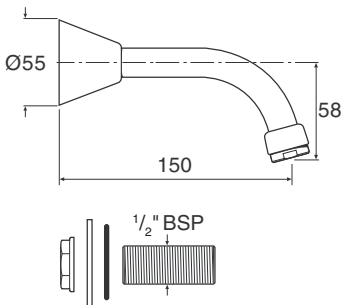

Rada SP W150X 1.1503.731 Wall Mounted Spout.
A wall mounted basin spout with 150mm throw supplied complete with 5 l/min flow regulator (optional flow straightener also supplied).

TECHNICAL SPECIFICATION

Installation and Maintenance

Please refer to the appropriate Product Manual.

Accessories

Adaptors are available for:

1/2" BSP to NPT adaptor, Part No: 2.1503.737 wall mounted spouts only.

Materials

Chrome plated brass.

Dimensions (mm)

SP14, Part No. 2.1.122.65.2

SP WD110, Part No. 1.1503.727

SP WHD110, Part No. 1.1503.728

SP W150, Part No. 1.1503.729

SP W190, Part No. 1.1503.730

SP W150X, Part No. 1.1503.731

Kohler Mira Limited
Cromwell Road, Cheltenham
Gloucestershire, GL52 5EP