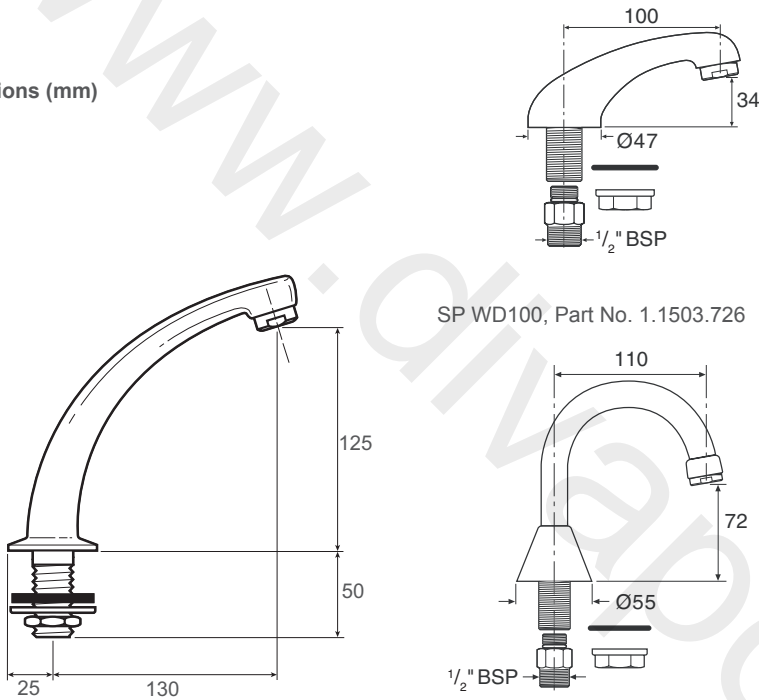

Rada SP W150 1.1503.729 Wall Mounted Basin Spout.
A wall mounted basin spout with 150mm throw supplied complete with 5 l/min flow regulator (optional flow straightener also supplied).

Rada SP W190 1.1503.730 Wall Mounted Basin Spout - Long.
A wall mounted basin spout with 190mm throw supplied complete with 5 l/min flow regulator (optional flow straightener also supplied).

Rada SP W150X 1.1503.731 Wall Mounted Spout.
A wall mounted basin spout with 150mm throw supplied complete with 5 l/min flow regulator (optional flow straightener also supplied).

TECHNICAL SPECIFICATION

Installation and Maintenance

Please refer to the appropriate Product Manual.

Accessories

Adaptors are available for:

1/2" BSP to NPT adaptor, Part No: 2.1503.737 wall mounted spouts only.

Materials

Chrome plated brass.

Dimensions (mm)

SP14, Part No. 2.1.122.65.2

SP WD110, Part No. 1.1503.727

SP WHD110, Part No. 1.1503.728

SP W150, Part No. 1.1503.729

SP W190, Part No. 1.1503.730

SP W150X, Part No. 1.1503.731

Kohler Mira Limited
Cromwell Road, Cheltenham
Gloucestershire, GL52 5EP