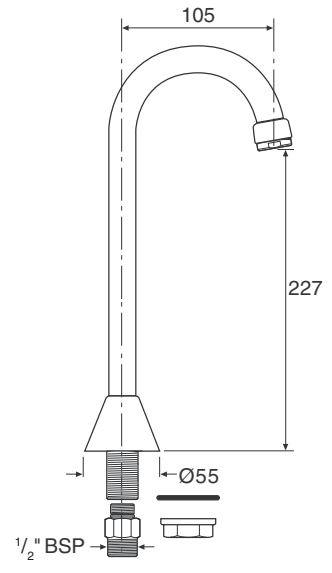

Rada SP W150 1.1503.729 Wall Mounted Basin Spout.
A wall mounted basin spout with 150mm throw supplied complete with 5 l/min flow regulator (optional flow straightener also supplied).

Rada SP W190 1.1503.730 Wall Mounted Basin Spout - Long.
A wall mounted basin spout with 190mm throw supplied complete with 5 l/min flow regulator (optional flow straightener also supplied).

Rada SP W150X 1.1503.731 Wall Mounted Spout.
A wall mounted basin spout with 150mm throw supplied complete with 5 l/min flow regulator (optional flow straightener also supplied).

TECHNICAL SPECIFICATION

Installation and Maintenance

Please refer to the appropriate Product Manual.

Accessories

Adaptors are available for:

1/2" BSP to NPT adaptor, Part No: 2.1503.737 wall mounted spouts only.

Materials

Chrome plated brass.

Dimensions (mm)

SP14, Part No. 2.1.122.65.2

SP WD110, Part No. 1.1503.727

SP WHD110, Part No. 1.1503.728

SP W150, Part No. 1.1503.729

SP W190, Part No. 1.1503.730

SP W150X, Part No. 1.1503.731

Kohler Mira Limited
Cromwell Road, Cheltenham
Gloucestershire, GL52 5EP