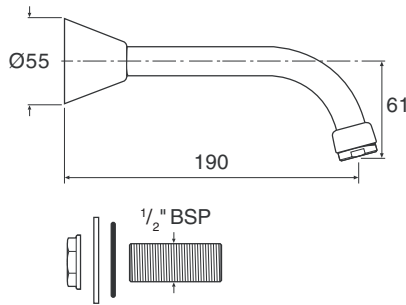

Rada SP W150X 1.1503.731 Wall Mounted Spout.
A wall mounted basin spout with 150mm throw supplied complete with 5 l/min flow regulator (optional flow straightener also supplied).

TECHNICAL SPECIFICATION

Installation and Maintenance

Please refer to the appropriate Product Manual.

Accessories

Adaptors are available for:

1/2" BSP to NPT adaptor, Part No: 2.1503.737 wall mounted spouts only.

Materials

Chrome plated brass.

Dimensions (mm)

SP14, Part No. 2.1.122.65.2

SP WD110, Part No. 1.1503.727

SP WHD110, Part No. 1.1503.728

SP W150, Part No. 1.1503.729

SP W190, Part No. 1.1503.730

SP W150X, Part No. 1.1503.731

Kohler Mira Limited
Cromwell Road, Cheltenham
Gloucestershire, GL52 5EP