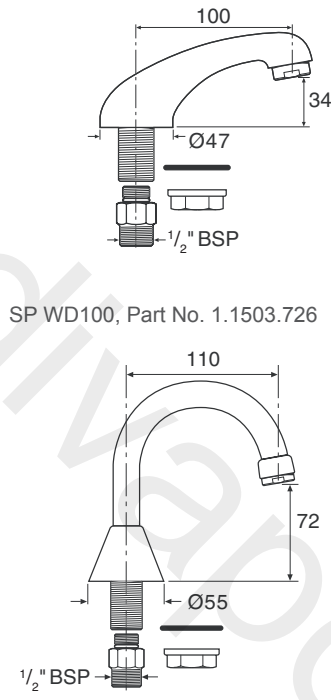

Rada SP W150 1.1503.729 Wall Mounted Basin Spout.
A wall mounted basin spout with 150mm throw supplied complete with 5 l/min flow regulator (optional flow straightener also supplied).

Rada SP W190 1.1503.730 Wall Mounted Basin Spout - Long.
A wall mounted basin spout with 190mm throw supplied complete with 5 l/min flow regulator (optional flow straightener also supplied).

Rada SP W150X 1.1503.731 Wall Mounted Spout.
A wall mounted basin spout with 150mm throw supplied complete with 5 l/min flow regulator (optional flow straightener also supplied).

TECHNICAL SPECIFICATION

Installation and Maintenance

Please refer to the appropriate Product Manual.

Accessories

Adaptors are available for:

1/2" BSP to NPT adaptor, Part No: 2.1503.737 wall mounted spouts only.

Materials

Chrome plated brass.

Dimensions (mm)

SP14, Part No. 2.1.122.65.2

SP WD110, Part No. 1.1503.727

SP WHD110, Part No. 1.1503.728

SP W150, Part No. 1.1503.729

SP W190, Part No. 1.1503.730

SP W150X, Part No. 1.1503.731

Kohler Mira Limited
Cromwell Road, Cheltenham
Gloucestershire, GL52 5EP