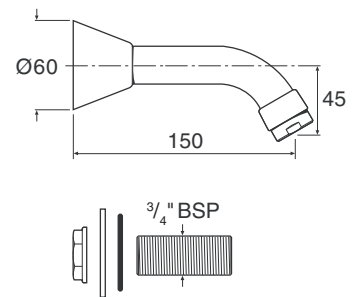

A wall mounted bath spout with 225mm throw supplied complete with a flow straightener.

**Rada SP Bidet 1.1503.736** Bidet Spout.

A deck mounted bidet spout for 'over the rim' delivery supplied with 5 l/min flow regulator.

TECHNICAL SPECIFICATION

**Installation and Maintenance**

Please refer to the appropriate Product Manual.

**Accessories**

Adaptors are available for:

3/4" BSP to NPT adaptor, Part No: 2.1503.738 wall mounted spouts only.

**Materials**

Chrome plated brass.

**Dimensions (mm)**

Rada SP TD180, Part No. 1.1503.732

Rada SP THD200, Part No. 1.1503.733

Rada SP T150, Part No. 1.1503.734

Rada SP T225, Part No. 1.1503.735

Rada SP Bidet, Part No. 1.1503.736