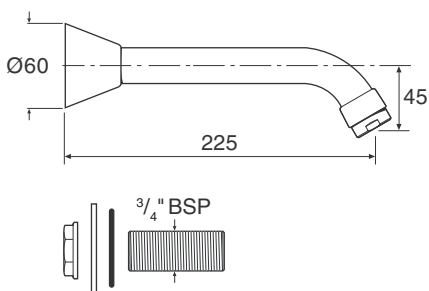

A wall mounted bath spout with 225mm throw supplied complete with a flow straightener.

**Rada SP Bidet 1.1503.736** Bidet Spout.

A deck mounted bidet spout for 'over the rim' delivery supplied with 5 l/min flow regulator.

**Materials**

Chrome plated brass.

**Dimensions (mm)**

Rada SP TD180, Part No. 1.1503.732

Rada SP THD200, Part No. 1.1503.733

Rada SP T150, Part No. 1.1503.734

Rada SP T225, Part No. 1.1503.735

Rada SP Bidet, Part No. 1.1503.736