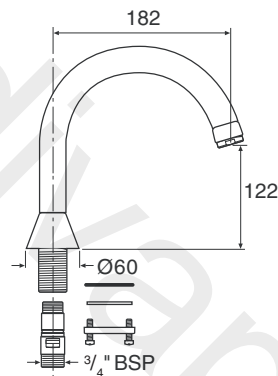

**Rada SP T150 1.1503.734** Wall Mounted Bath Spout - Short.

A wall mounted bath spout with 150mm throw supplied complete with a flow straightener.

**Rada SP T225 1.1503.735** Wall Mounted Bath Spout - Long.

A wall mounted bath spout with 225mm throw supplied complete with a flow straightener.

**Rada SP Bidet 1.1503.736** Bidet Spout.

A deck mounted bidet spout for 'over the rim' delivery supplied with 5 l/min flow regulator.

TECHNICAL SPECIFICATION

**Installation and Maintenance**

Please refer to the appropriate Product Manual.

**Accessories**

Adaptors are available for:

3/4" BSP to NPT adaptor, Part No: 2.1503.738 wall mounted spouts only.

**Materials**

Chrome plated brass.

**Dimensions (mm)**

Rada SP TD180, Part No. 1.1503.732

Rada SP THD200, Part No. 1.1503.733

Rada SP T150, Part No. 1.1503.734

Rada SP T225, Part No. 1.1503.735

Rada SP Bidet, Part No. 1.1503.736