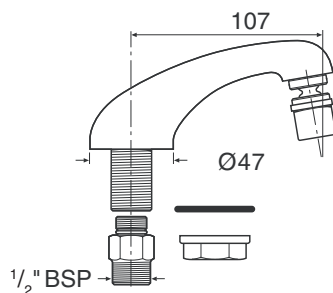

A wall mounted bath spout with 225mm throw supplied complete with a flow straightener.

**Rada SP Bidet 1.1503.736** Bidet Spout.

A deck mounted bidet spout for 'over the rim' delivery supplied with 5 l/min flow regulator.

TECHNICAL SPECIFICATION

**Installation and Maintenance**

Please refer to the appropriate Product Manual.

**Accessories**

Adaptors are available for:

3/4" BSP to NPT adaptor, Part No: 2.1503.738 wall mounted spouts only.

**Materials**

Chrome plated brass.

**Dimensions (mm)**

Rada SP TD180, Part No. 1.1503.732

Rada SP THD200, Part No. 1.1503.733

Rada SP T150, Part No. 1.1503.734

Rada SP T225, Part No. 1.1503.735

Rada SP Bidet, Part No. 1.1503.736