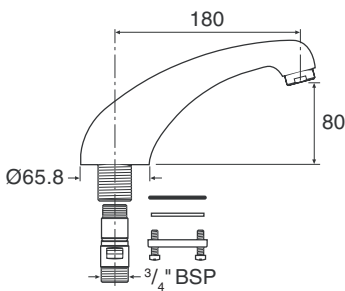

A wall mounted bath spout with 225mm throw supplied complete with a flow straightener.

**Rada SP Bidet 1.1503.736** Bidet Spout.

A deck mounted bidet spout for 'over the rim' delivery supplied with 5 l/min flow regulator.

TECHNICAL SPECIFICATION

**Installation and Maintenance**

Please refer to the appropriate Product Manual.

**Accessories**

Adaptors are available for:

3/4" BSP to NPT adaptor, Part No: 2.1503.738 wall mounted spouts only.

**Materials**

Chrome plated brass.

**Dimensions (mm)**

Rada SP TD180, Part No. 1.1503.732

Rada SP THD200, Part No. 1.1503.733

Rada SP T150, Part No. 1.1503.734

Rada SP T225, Part No. 1.1503.735

Rada SP Bidet, Part No. 1.1503.736