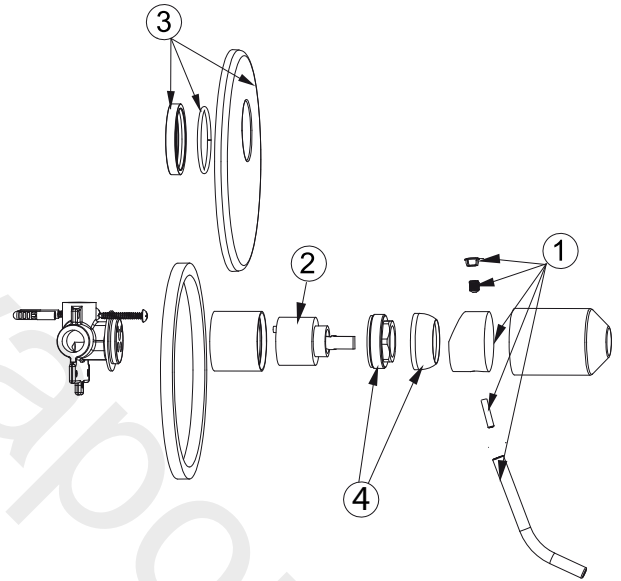

100063933 chrome

Single lever concealed shower valve with Ø40 mm ceramic cartridge and 1/2" connections. Flow rate at 3 bar 35,7 l/min. Lever handle. Flow rate 35,69 l/min. at 3 bar.

Spare parts

POS.	SAP	ART.	RRP*
1	100065405	MANETA ENCASTRE DUCHA BELA SANI	-
2	100048504	CARTUCHO 40MM 08E40FGO00NK	-
3	100048523	EMBEL.PARED BELA ENCASTRE DUCHA	-
4	100081868	EMB.+TUERCA FIJA.CARTUCHO BELA EXT.B/D	-