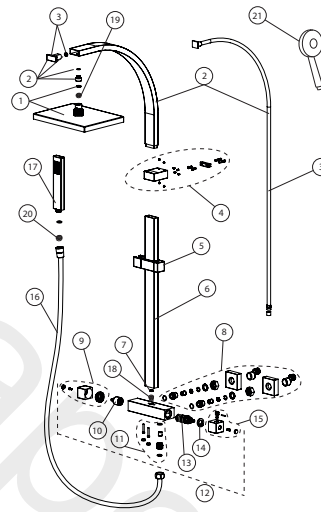

## 100089199 chrome

Thermostatic shower column with built-in wax thermoelement, shower head, rail with slider hand shower bracket, hand shower and additional "JOY" hand shower. Connections of 1/2" and a distance of 150±15mm between them. It includes a non-return valve. The flow rate at 3 bar of the hand shower is 7,1 l/min and of the shower head 7,8 l/min.

### Spare parts

POS.	SAP	ART.	RRP*
1	250034359	DUCHA FIJA BEND CR	-
2	250034355	BARRA CURVA BEND CR	-
3	250042040	FLEXIBLE CURVA BEND	-
4	250034362	KIT SOPORTE A PARED BEND CR	-
5	250034363	SOPORTE TELEDUCHA BEND CR	-
6	250034356	BARRA VERTICAL BEND CR	-
7	250034360	JUNTA BEND CR	-
8	250034361	KIT FLORON+EXCENTRICAS BEND CR	-
9	250034358	CONJUNTO MANETA DESVIADOR BEND CR	-
10	250034357	CARTUCHO DESVIADOR BEND CR	-
11	250034368	CJTO.TOMA AGUA FLEX.+TORNILLOS BEND CR	-
12	250037349	GRIFERIA COMPLETA BEND	-
13	250035701	CARTUCHO TERMOSTATICO 2012TZ-MZ	-
14	250035700	ANILLO TOPE TERMOSTATICO 2012TZ-MZ TINA	-
15	250025513	CONJUNTO MANETA TERM TINA CROMO	-
16	250016979	FLEXIBLE 1.5 M METAL CR	-
17	250033724	TELEDUCHA SLIM/BEND CR	-
18	250036523	ANTIRRETORNO TUBO BEND	-
19	250036632	LIMITADOR CAUDAL DUCHA FIJA SMART	-
20	250039336	LIMITADOR CAUDAL 7,6L/MIN SMART USA	-
21	250038690	TELEDUCHA JOY	-