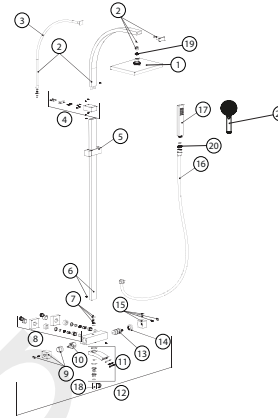

100089200 chrome

Thermostatic shower column with built-in wax thermoelement, spout, shower head, rail with slider hand shower bracket, hand shower and additional "JOY" hand shower. Connections of 1/2" and a distance of 150±15mm between them. It includes a non-return valve. The flow rate at 3 bar of the hand shower is 7,8 l/min, of the shower head 8,2 l/min and of the spout 25,9 l/min.

Spare parts

POS.	SAP	ART.	RRP*
1	250034359	DUCHA FIJA BEND CR	-
2	250034364	BARRA CURVA BEND MIX CR	-
3	250042050	FLEXIBLE CURVA BEND MIX	-
4	250034362	KIT SOPORTE A PARED BEND CR	-
5	250034363	SOPORTE TELEDUCHA BEND CR	-
6	250034365	BARRA VERTICAL BEND MIX CR	-
7	250034373	KIT UNION GRIFERIA BARRA BEND MIX CR	-
8	250034361	KIT FLORON+EXCENTRICAS BEND CR	-
9	250034369	CONJUNTO MANETA DESVIADOR BEND MIX CR	-
10	250034367	CARTUCHO DESVIADOR BEND MIX CR	-
11	250034366	CAÑO + TOMA AGUA FLEX.BEND MIX CR	-
12	250037350	GRIFERIA COMPLETA BEND MIX	-
13	250035701	CARTUCHO TERMOSTATICO 2012TZ-MZ	-
14	250036121	ANILLO TOPE TERMOSTATICO 2012JN BEND MIX	-
15	250034370	CONJUNTO MANETA TERMOSTATICA BEND MIX CR	-
16	250016979	FLEXIBLE 1.5 M METAL CR	-
17	250033724	TELEDUCHA SLIM/BEND CR	-
18	250035010	CODO TOMA AGUA BEND MIX	-
19	250036632	LIMITADOR CAUDAL DUCHA FIJA SMART	-
20	250039336	LIMITADOR CAUDAL 7,6L/MIN SMART USA	-