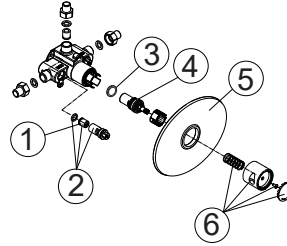

100093194 chrome

Self closing concealed shower mixer 3/8". Recomendado pressure 3 bar. Flow time 25 +/-5 seg. at 3 bar. Flow rate 20 l/min. at 3 bar.

Spare parts

POS.	SAP	ART.	RRP*
1	100153950	NON RETURN VALVE SHOWER MIXER 100093194	-
2	100155268	STOP VALVE SELF CLOS.SHOWE MIX.100093194	-
3	100153915	JOINT SHOWER MIXER 100093194	-
4	100104004	CARTRIDGE ITEM 100093194	-
5	100153941	TRIM SHOWER MIXER 100093194	-
6	100153931	HANDLE SHOWER MIXER 100093194	-