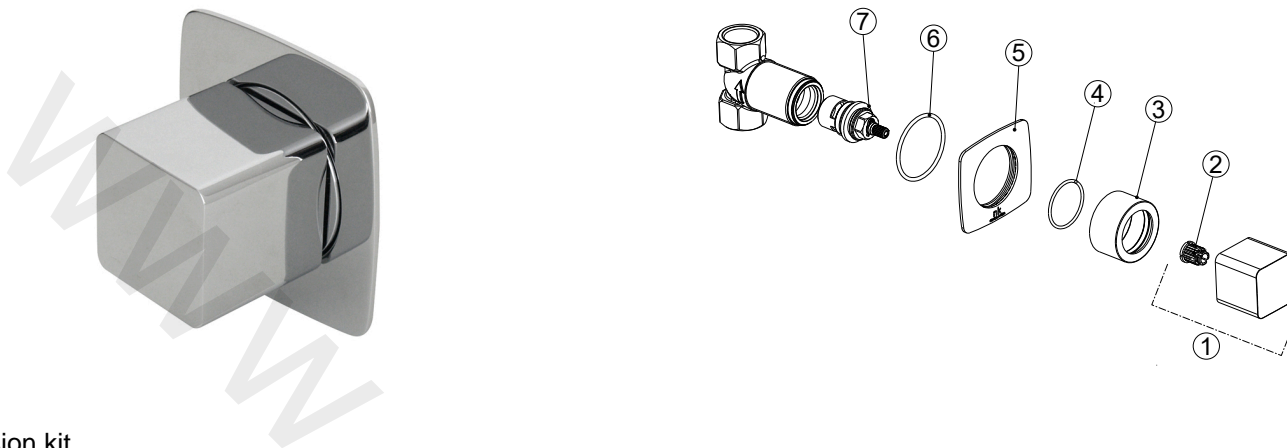

100093574 chrome

Wall mounted stop valve 3/4". Flow rate 73 l/min. at 3 bar.

Extension kit

OPTION	SAP	FINISH	DIMENSION
1	100185250	CHROME	30 mm

Spare parts

POS.	SAP	ART.	RRP*
1	100103130	HANDLE SOFT STOP VALVE	-
2	100066742	INSERTO PLASTICO MEZCLAD.TERMO.CLIP13X20	-
3	100103126	TRIM CARTRIDGE STOP VALVE SOFT	-
4	100103127	O-RING FRONT SOFT STOP VALVE	-
5	100103132	TRIM STOP VALVE SOFT	-
6	100103129	O-RING BACK SOFT	-
7	100039526	MONTURA CER.FUTURE REGUL CAUDAL/ I/BA	-