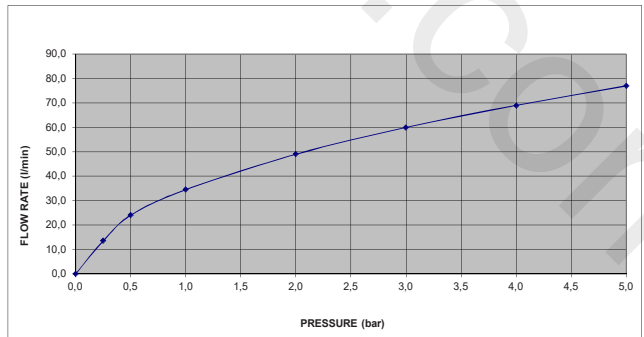

F F = F Min. - Max 0.5 - 5 bar	50°C ✓ máx 70°C	Mixing system	
F Max. 5 bar	F 3 bar ✓	Material	Brass

Pressure (Bar)	FLOW RATE (l/min)
0,0	0,0
0,3	13,5
0,5	24,0
1,0	34,5
2,0	49,0
3,0	60,0
4,0	69,0
5,0	77,0