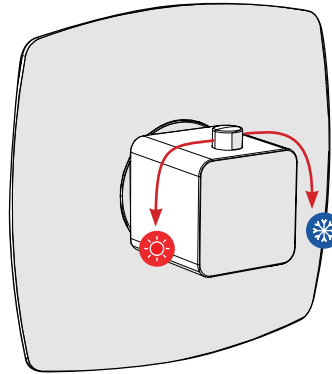

100093579
100335408
100209818
100209817