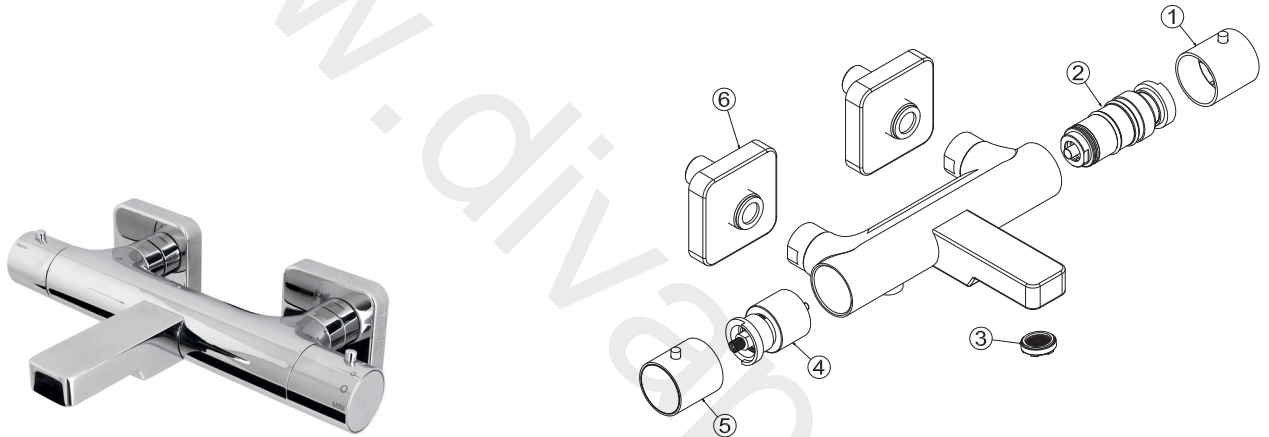

## 100100743 chrome

Wall mounted exposed thermostatic bath shower mixer with wax thermostatic element, 1/2" connections, shut-off diverter valve and "plus" aerator. Built in non-return valve. Safety stop at 38°C. Centre distance 150 +/-20 mm. Flow rate bath 18 l/min. and shower 16 l/min.

### Spare parts

#### Versión: 1 : <2016

POS.	SAP	ART.	RRP*
1	100109388	TEMPERATURE HANDLE THERMOS.URBAN S.-B.S.	-
2	100109383	THERMOSTATIC CARTRIDGE THERM.S-B.S.URBAN	-
3	100109382	FLOW STRAIGHTENER THERM.URBAN B.S.	-
4	100109410	DIVERTER THERM.URBAN B.S.	-
5	100109411	HANDLE DIVERTER THERM.URBAN B.S.	-
6	100109384	SQUARE ROSE WINDOW THERM.URBANS.-B.S.	-
8	100081786	LLAVE AIREADOR ENCASTRADO ESTANDAR	-