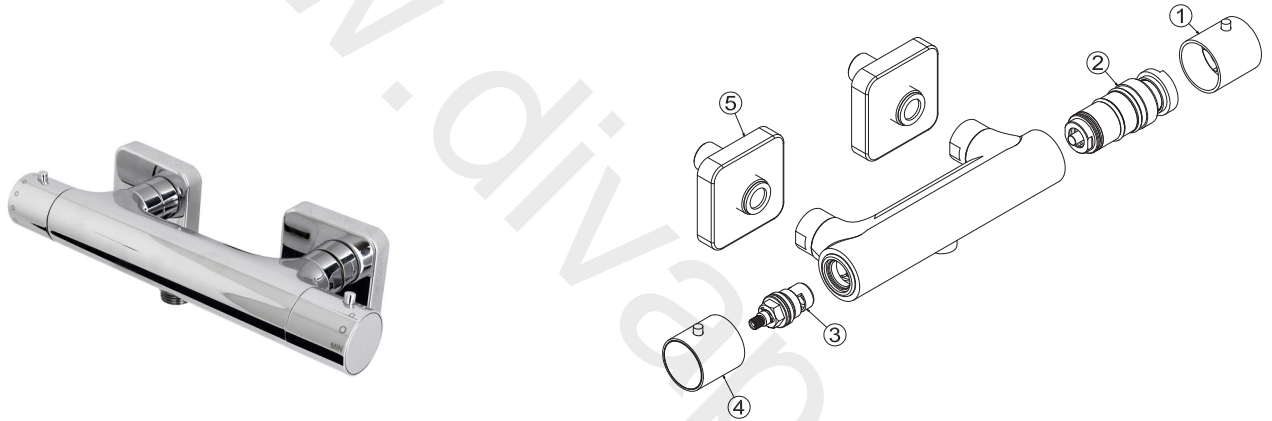

100100744 chrome

Wall mounted exposed thermostatic shower mixer 1/2" with wax thermostatic element. Built in non-return valve. Safety stop at 38°C and Noken Eco-Stop button. Centre distance 150 +/-20 mm. Flow rate 21 l/min. at 3 bar.

Spare parts

Versión: 1 : >=2016

POS.	SAP	ART.	RRP*
1	100109388	TEMPERATURE HANDLE THERMOS.URBAN S.-B.S.	-
2	100203453	THERMOSTATIC CARTRIDGE URBAN WALL MOUNT.	-
3	100109389	CERAMICA HEADWORK THERM.S.URBAN	-
4	100109387	FLOW RATE HANDLE THERM.URBAN S.	-
5	100109384	SQUARE ROSE WINDOW THERM.URBANS.-B.S.	-