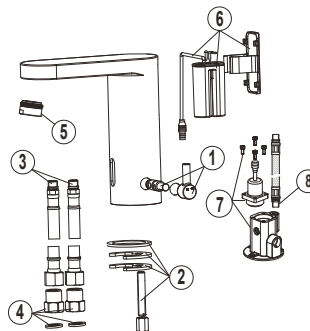

**100108285 chrome**

HOTELS - Basin mixer with sensor control with two water inlets. 3/8"connections, without pop up waste. Battery 3V. "Plus" aerator. Flow rate 5 l/min. at 3 bar.

## Spare parts

POS.	SAP	ART.	RRP*
1	100113091	TEMPERATURE HANDLE HOTELS IR MIXER CHR.	-
2	100109667	fixing kit HOTELS IR mixer	-
3	100044109	PAIR STANDARD HOSES	-
4	100109668	pair of hose filters 3/8"	-
5	100072936	FLOW REGULATOR 5 L/MIN STANDARD AERATOR	-
6	100109666	battery box HOTELS IR mixer chrome	-
7	100213280	REP INT BODY+ELECTRV HOTELS IR FAUC 2 IN	-
8	100236365	HOSE INTERN CONNECT HOTELS SENSOR FAUCET	-