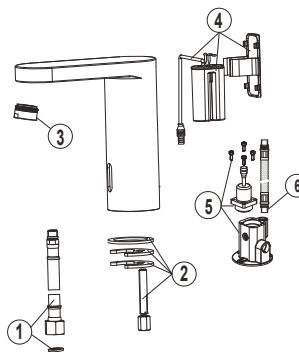

100114431 chrome

HOTELS - Electronic basin mixer with one water inlet 3/8" connections, "plus" aerator, without pop up waste. Battery 3V.
Flow rate 5 l/min at 3 bar.

Spare parts

POS.	SAP	ART.	RRP*
1	100121839	HOSE WITH FILTER HOTELS ONE WATER INLET	-
2	100109667	fixing kit HOTELS IR mixer	-
3	100072936	FLOW REGULATOR 5 L/MIN STANDARD AERATOR	-
4	100109666	battery box HOTELS IR mixer chrome	-
5	100223196	REP INT BODY+ELECTR HOTELS IR 1 INLET	-
6	100236365	HOSE INTERN CONNECT HOTELS SENSOR FAUCET	-