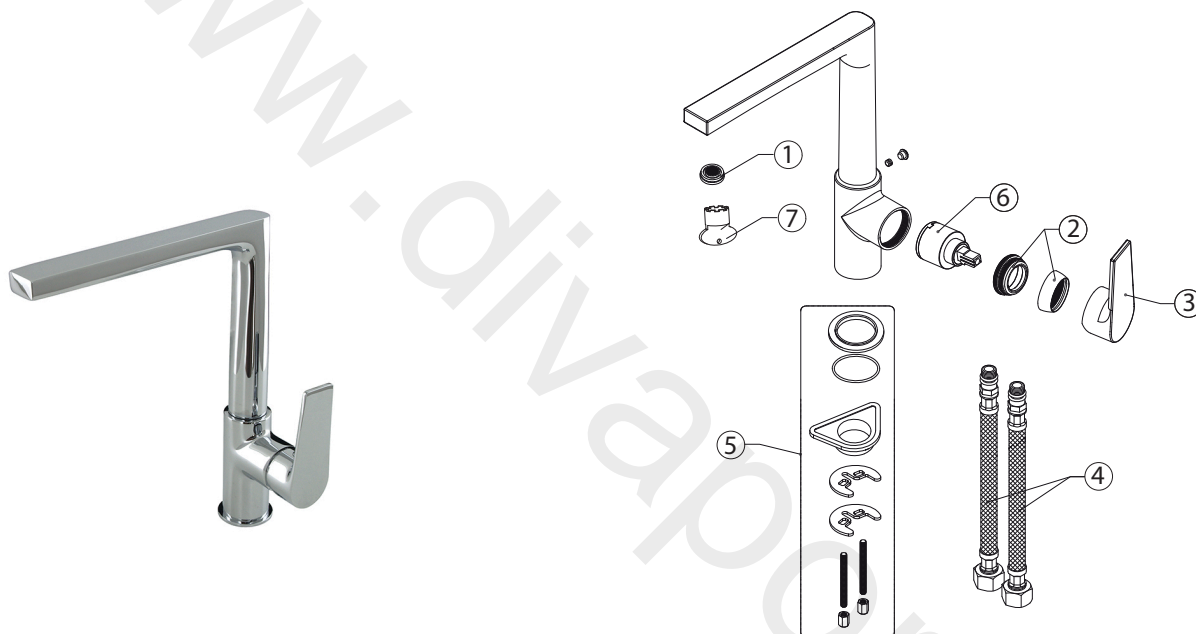

100123476 chrome

ARQUITECT - Single lever sink mixer with swivel spout. Ø35 ceramic cartridge and 3/8" connection. Length of hoses 500 mm and "Plus" aerator

Spare parts

POS.	SAP	ART.	RRP*
1	100127099	AERATOR 7L/M CONCEALED M24X1	-
2	100127101	NUT+TRIM FOR CART. ARQUITECT SINK MIXER	-
3	100127100	ARQUITECT SL SINK MIXER'S HANDLE	-
4	100044109	PAIR STANDARD HOSES	-
5	100127098	ARQUITECT SL SINK MIXER'S FIXATIONS	-
6	100040148	CARTRIDGE K35 WITHOUT DIST.& HOT LIMIT	-
7	100087641	LLAVE AIREADOR ENCASTRADO INTERM. JR	-