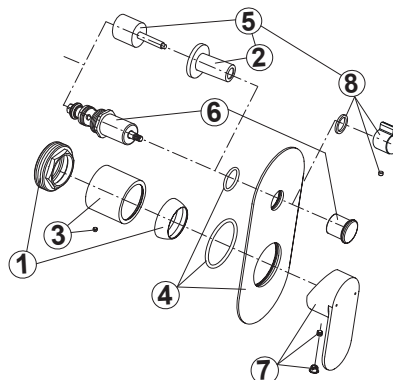

## 100123914 chrome

Single lever concealed bath shower mixer trim kit

## Spare parts