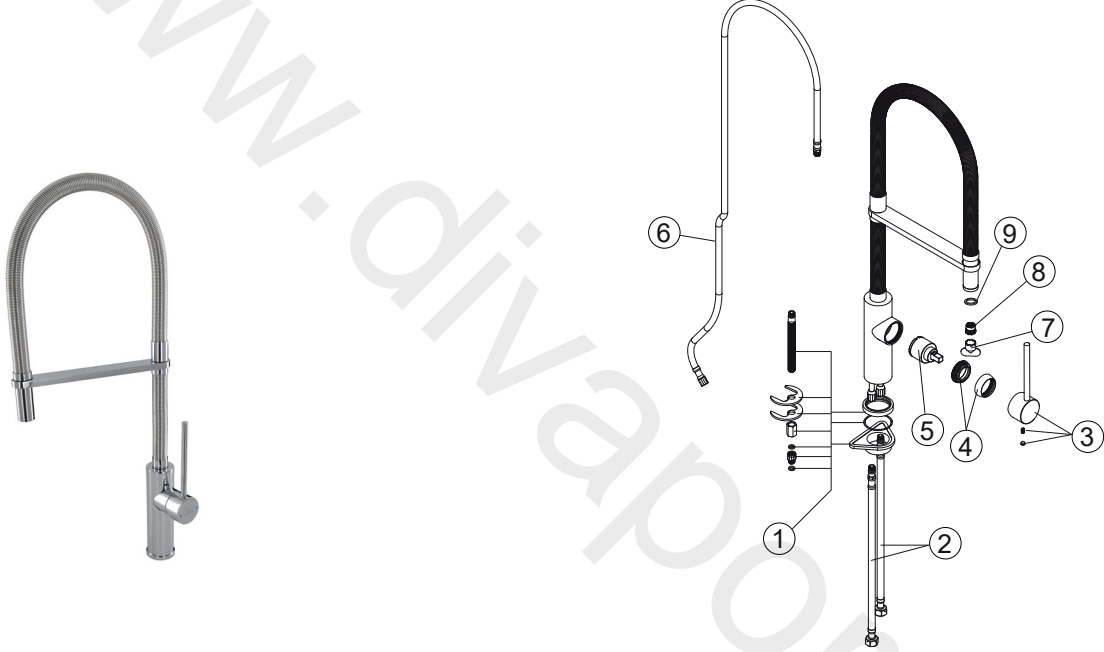

100123940 chrome

SPRING - Single lever sink mixer with pull-out shower and swivel spout. Ø35 ceramic cartridge and 3/8" connection. Length of hoses 500 mm and "Plus" aerator

Spare parts

POS.	SAP	ART.	RRP*
1	100136246	FIXING KIT SPRING SINK MIXER	-
2	100049578	PAIR OF STANDARD HOSES FOR HIGH SPOUT BM	-
3	100136254	HANDLE FOR SPRING SINK MIXER	-
4	100136257	TRIM+NUT FOR SPRING SINK MIXER CARTR	-
5	100040148	CARTRIDGE K35 WITHOUT DIST.& HOT LIMIT	-
6	100136258	PULL-OUT SHOWER FOR SPRING SINK MIXER	-
7	100081788	LLAVE AIREADOR ENCASTRADO PEQUEÑO	-
8	100083279	AIREADOR MONOM. ACRO FREGADERO	-
9	100243661	REP. O-RING HOLDER SPRING KITCHEN MIXER	-