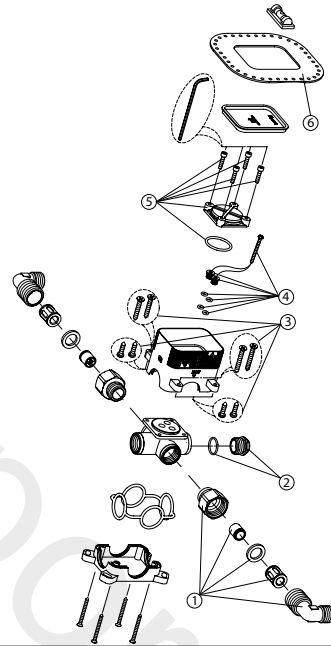

100124166

SMART BOX - Universal and quick installation for 1 way mixer with a Ø35 mm. ceramic cartridge and 1/2" connections. The 3 bar pressure is 22,1 L/min. 2 mufflers and a 1/2" plug included.

Extension kit

OPTION	SAP	FINISH	DIMENSION
1	100153652	-	25 mm

Spare parts

Versión: 1 : A00

POS.	SAP	ART.	RRP*
1	100140904	SMART BOX CONNECTOR ELBOW	-
2	100140905	SMART BOX 1/2" PLUG	-
3	100140906	SMART BOX FIXING KIT	-
4	100140933	SMARTBOX UNO INNER PLUGS	-
5	100140934	SMARTBOX UNO/VARIO CARTRIDGE COVER	-
6	100140935	SMART BOX UNO ISOLATION LAYER	-

Versión: 2 : A02

POS.	SAP	ART.	RRP*
1	100140904	SMART BOX CONNECTOR ELBOW	-
2	100140905	SMART BOX 1/2" PLUG	-
3	100140906	SMART BOX FIXING KIT	-
4	100140933	SMARTBOX UNO INNER PLUGS	-
5	100140934	SMARTBOX UNO/VARIO CARTRIDGE COVER	-
6	100140935	SMART BOX UNO ISOLATION LAYER	-