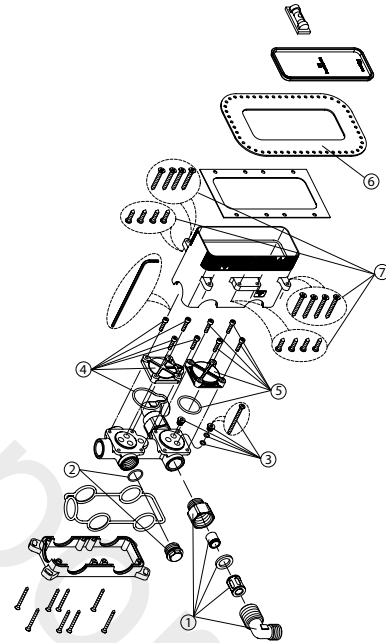

100124167

SMART BOX - Universal and quick installation for 2 or 3 way mixers with a Ø35 mm. ceramic cartridge and 1/2" connections. The 3 bar pressure is 20,1 L/min. 2 mufflers and a 1/2" drain included.

### Extension kit

OPTION	SAP	FINISH	DIMENSION
1	100153675	-	25 mm

### Spare parts